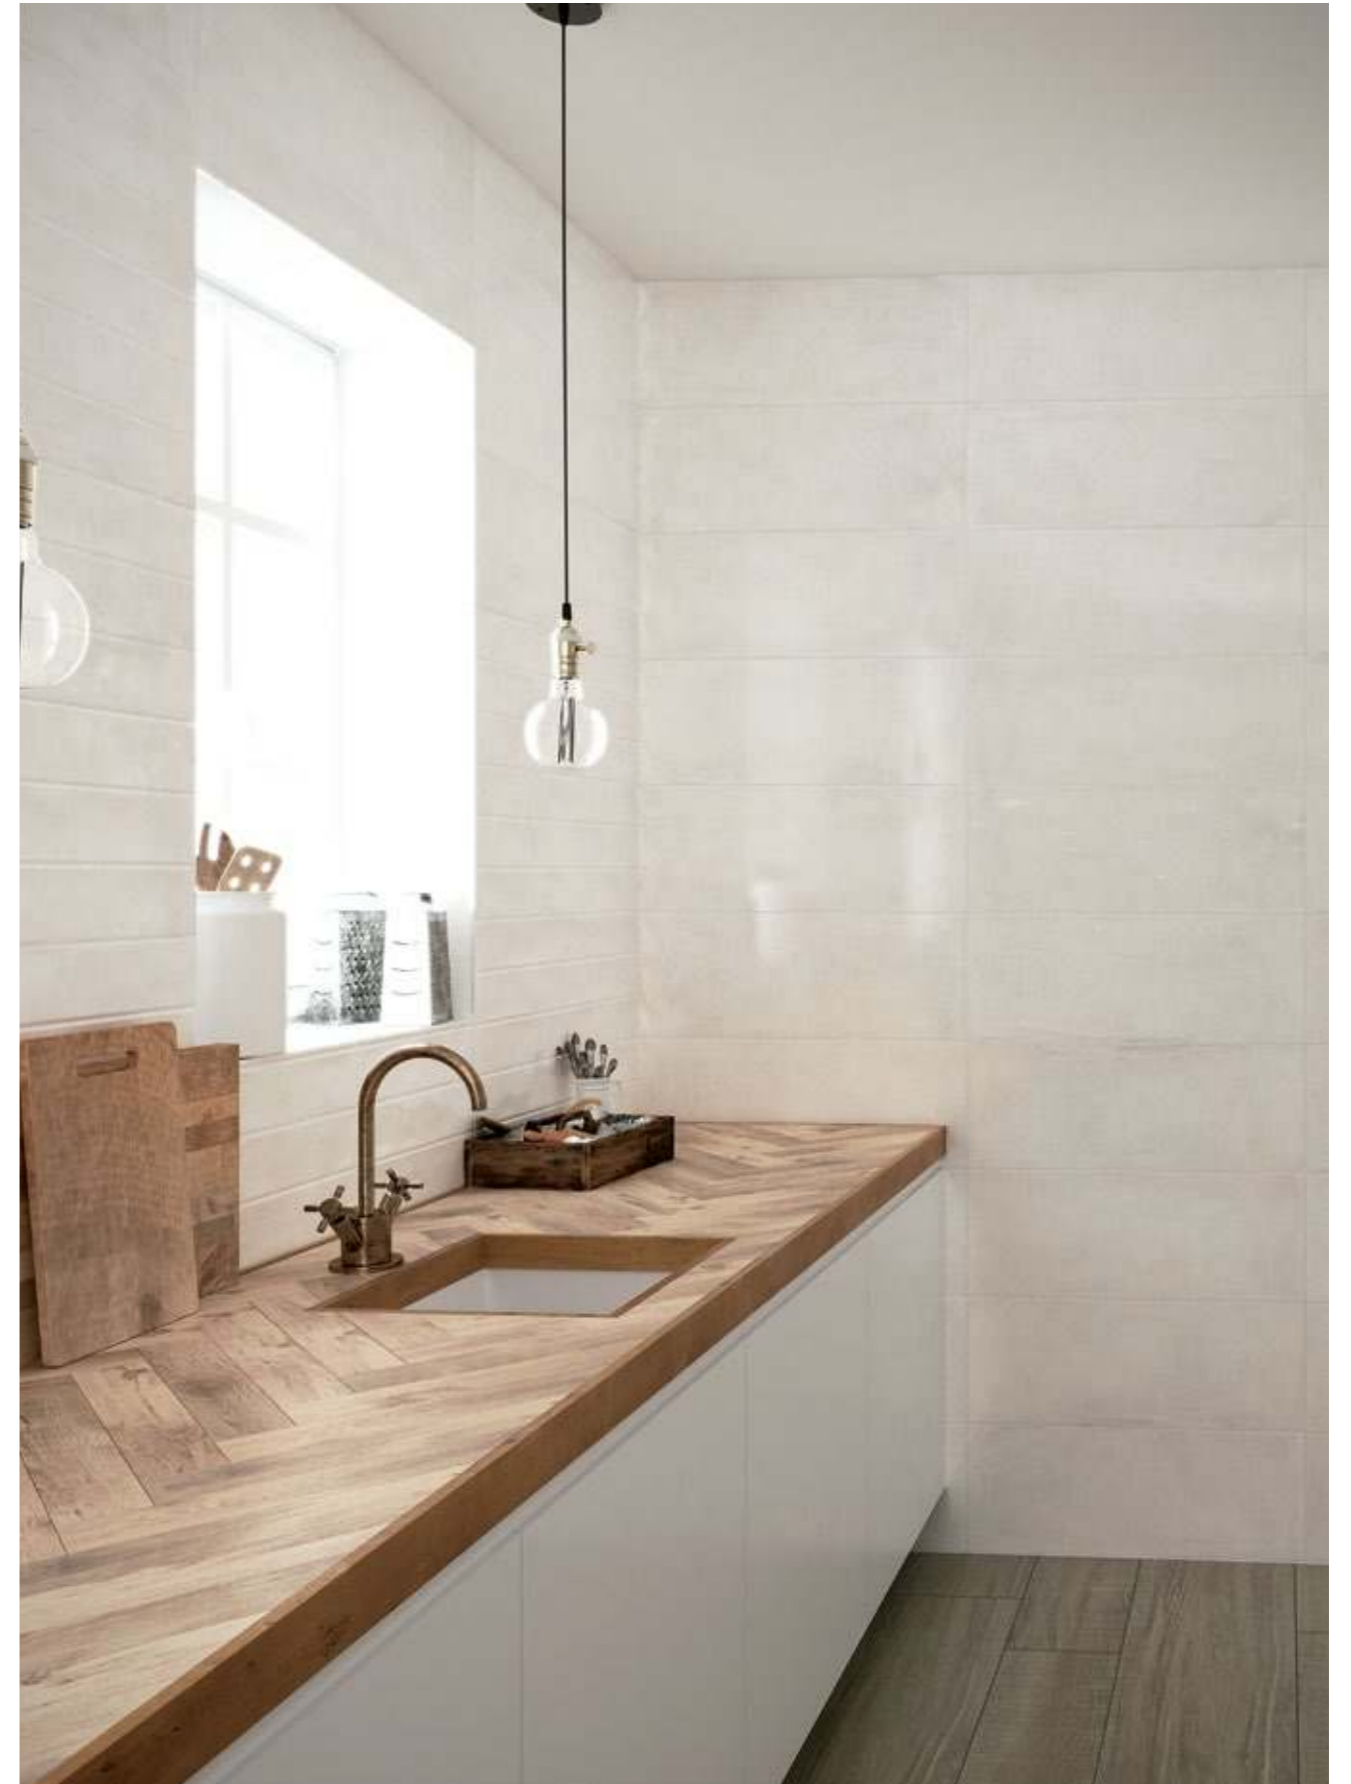

AQUA

NEW
COLLECTIONS
ZIRCONIO

SLIGHTLY
noticeable from tile to tile
LIGERAMENTE
perceptible entre piezas

The **AQUA** collection is a serie that increases the technical performance of the artisan tradition in the ceramic manufacture with a Mediterranean style that allows us to transcend the uses to spaces previously vetoed by the technical limitations. A natural and warm aesthetic with few details that increase its decorative load and bases that allow us to combine with different styles in a coherent way.

La colección **AQUA** es una serie que aumenta las prestaciones técnicas de la tradición artesana en la fabricación cerámica, combinado con un estilo mediterráneo que nos permite trascender los usos a espacios antes vetados por las limitaciones técnicas. Una estética natural y cálida con ciertos aportes que aumentan su carga decorativa, y con unas bases que nos permiten combinar con diferentes estilos de forma coherente.

SIZE OPTIONS

WHITE BODY TILE:

25x66,6

COLLECTION SPECS

COLOURS:

WHITE

BONE

FINISHINGS:

MATT
GLOSSY

PACKING LIST

SIZE FORMATO	PCS/BOX PZS/CJ	M²/BOX M²/CAJA	BOXES/PALLET CAJAS/PALLET	KG/BOX KG/CAJA	KG/PALLET KG/PALLET	M²/PALLET M²/PALLET
250x66x8,9	6	1,00	72	16,20	1.191	72,00

AQUA WHITE GLOSSY 25x66,6 · BANDA AQUA WHITE GLOSSY 25x66,6 · TIMBER NATURAL 30x120 & 20x120