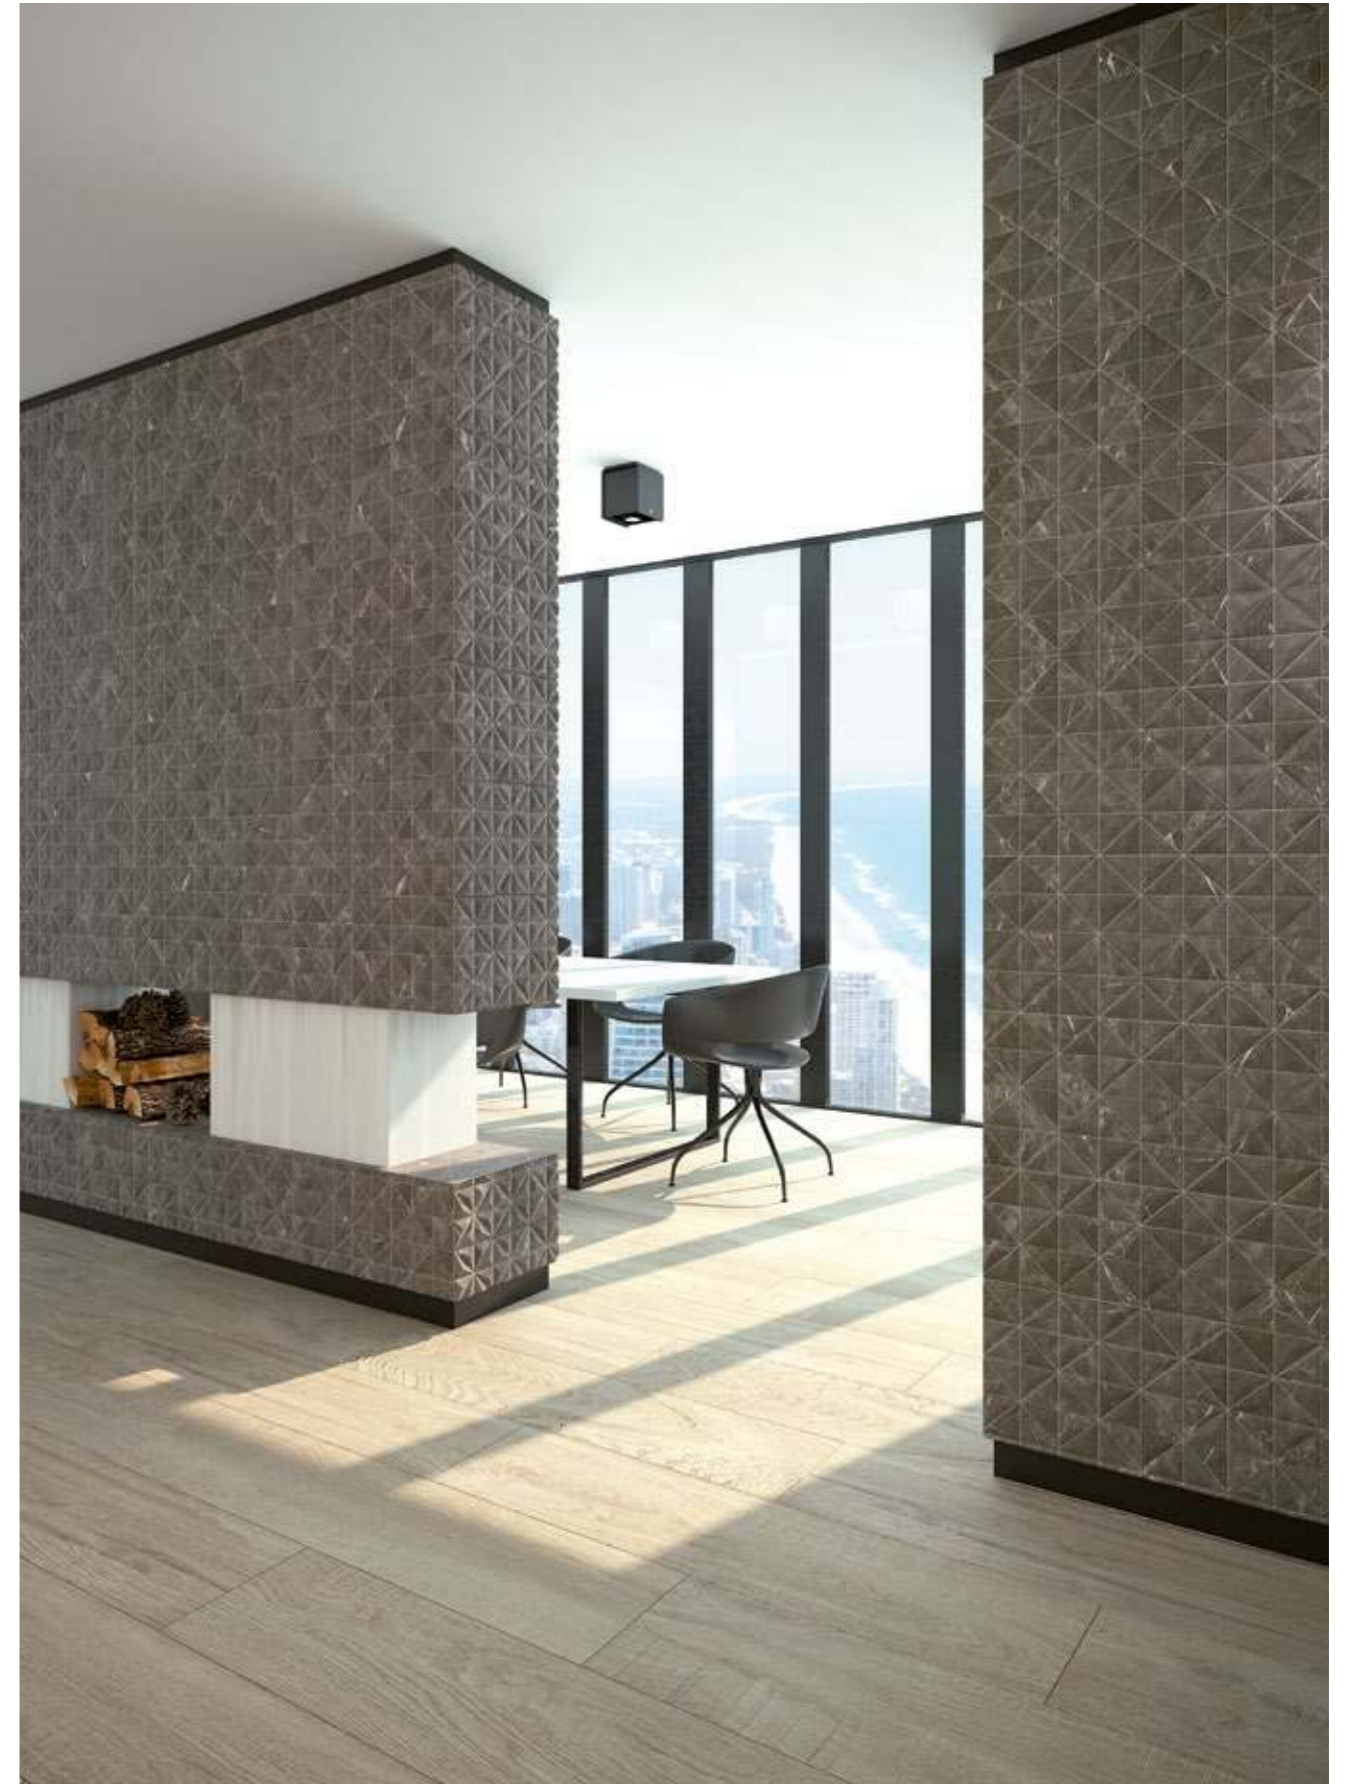

VENATO

NEW
COLLECTIONS
ZIRCONIO

SLIGHTLY
noticeable from tile to tile
LIGERAMENTE
perceptible entre piezas

VENATO is a collection with a marked modern character that is born of classic bases which allows us to move in a wide spectrum of possibilities, being able to form part of spaces and compositions totally sober and elegant, arriving at proposals more transgressive and risky thanks to its formal proposals combined with the noble aesthetics of the material.

VENATO es una colección con un marcado carácter moderno que nace de unas bases clásicas, lo que nos permite movernos en un amplio espectro de posibilidades, pudiendo formar parte de espacios y composiciones totalmente sobrios y elegantes, llegando a propuestas más transgresoras y arriesgadas gracias a sus propuestas formales combinado con la estética noble del material.

SIZE OPTIONS

PORCELAIN TILE:

60x60

WHITE BODY TILE:

30x90

COLLECTION SPECS

COLOURS:

FINISHINGS:

MATT
GLOSSY

PACKING LIST

SIZE FORMATO	PCS/BOX PZS/CJ	M²/BOX M²/CAJA	BOXES/PALLET CAJAS/PALLET	KG/BOX KG/CAJA	KG/PALLET KG/PALLET	M²/PALLET M²/PALLET
600x600x9,4	3	1,08	48	23,00	1124	51,84
300x900x11,80	4	1,08	60	21,50	1307	64,80

VENATO MATT 30x90 · GEO VENATO MATT 30x90 · TIMBER NATURAL 30x120