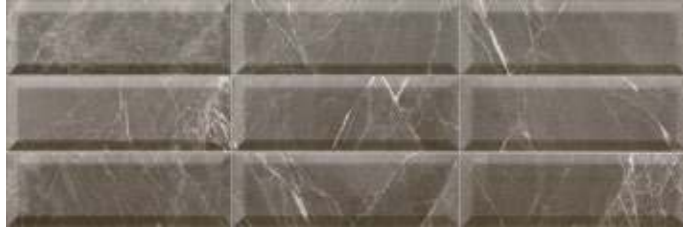

CUBIC VENATO MATT 30x90 - 884
CUBIC VENATO GLOSSY 30x90 - 884
O