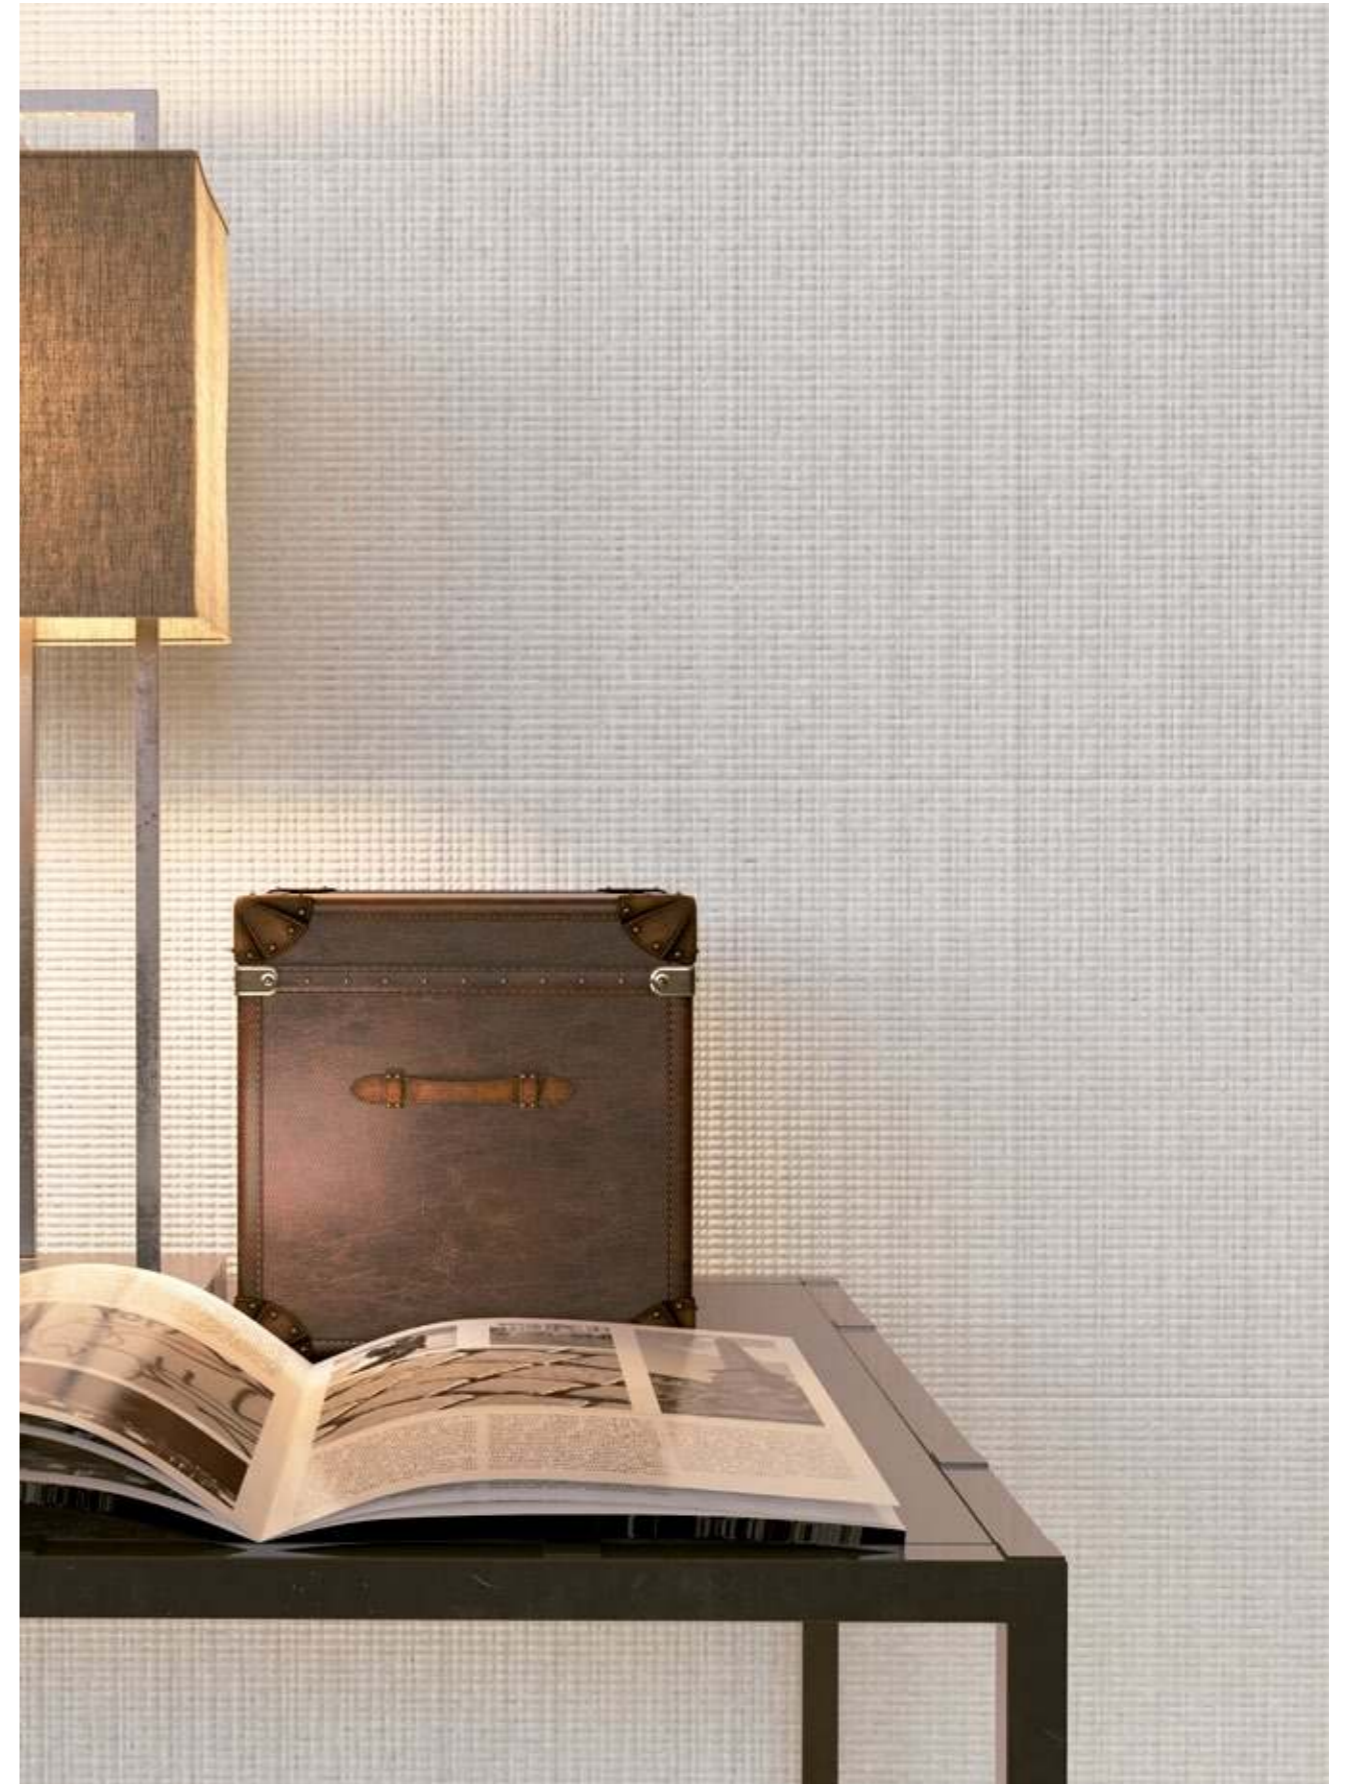

TALCO

NEW
COLLECTIONS
ZIRCONIO

UNIFORM
from tile to tile
UNIFORME
entre piezas

The **TALCO** collection uses the use of a very widespread material on our planet, giving it a renewed and different look and taking it to the utmost exponent. Through the combination of various textures, spaces that are reminiscent of those of yesteryear can be composed, providing warmth and comfort to our current homes.

La colección **TALCO** emplea el uso de un material muy extendido en nuestro planeta, confiriéndole un aspecto renovado y diferente y llevándolo al máximo exponente. Mediante la combinación de varias texturas, se pueden componer espacios que recuerdan a los de antaño, proporcionando calidez y confort a nuestros hogares actuales.

SIZE OPTIONS

WHITE BODY TILE:

30x90

COLLECTION SPECS

COLOURS:

TALCO

FINISHINGS:

MATT

PACKING LIST

SIZE FORMATO	PCS/BOX PZS/CJ	M²/BOX M²/CAJA	BOXES/PALLET CAJAS/PALLET	KG/BOX KG/CAJA	KG/PALLET KG/PALLET	M²/PALLET M²/PALLET
300x900x11,80	4	1,08	60	21,50	1307	64,80

TOKIO TALCO 30x90