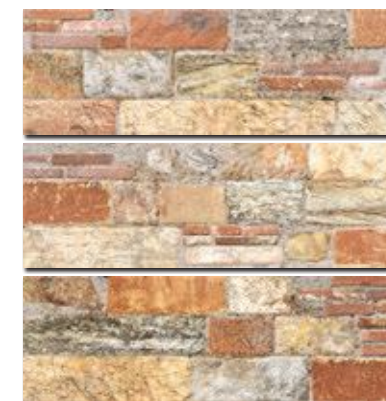

PARED NATURE