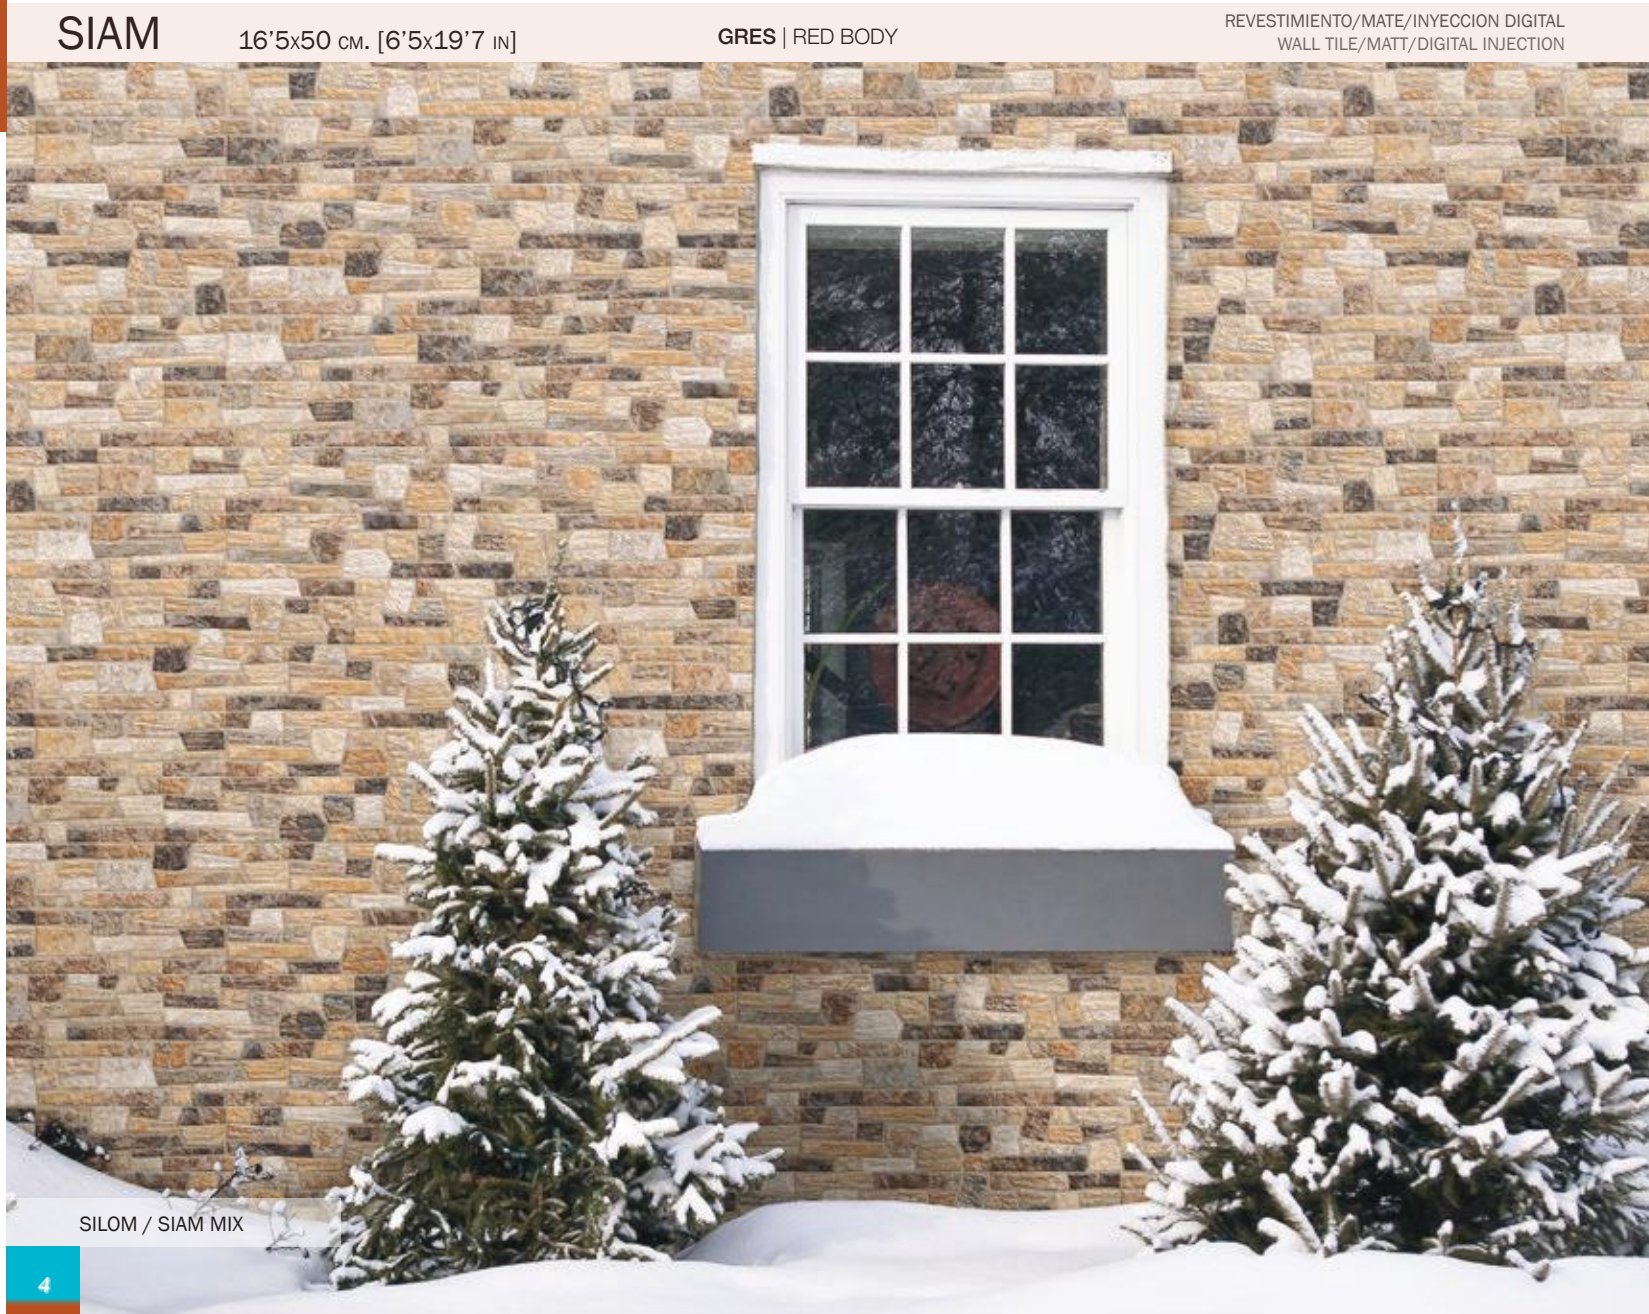

SIAM

16'5x50 cm. [6'5x19'7 IN]

GRES | RED BODY

REVESTIMIENTO/MATE/INYECCION DIGITAL
WALL TILE/MATT/DIGITAL INJECTION

SILOM / SIAM MIX