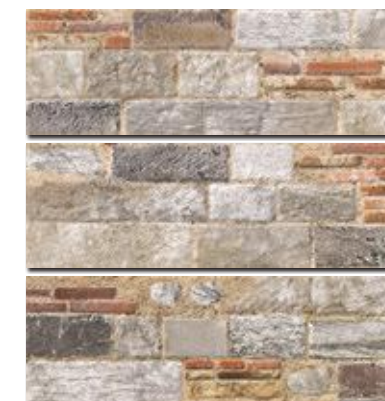

PORCELANICO | PORCELAIN TILE

REVESTIMIENTO/MATE/INYECCION DIGITAL/ANTI-HIELO
WALL TILE/MATT/DIGITAL INJECTION/FROST RESISTANCE

PARED SAND

PARED NATURE

PARED GREYED

SIAM

16'5x50 cm. [6'5x19'7 IN]

GRES | RED BODY