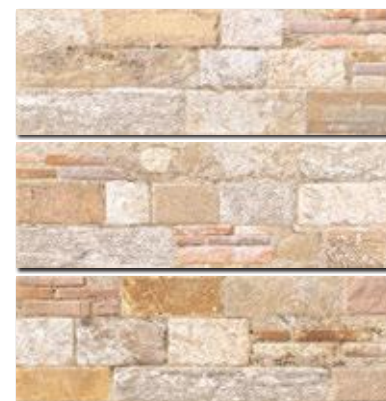

SILOM

16'5x50 cm. [6'5x19'7 IN]

PORCELANICO | PORCELAIN TILE

REVESTIMIENTO/MATE/INYECCION DIGITAL/ANTI-HIELO
WALL TILE/MATT/DIGITAL INJECTION/FROST RESISTANCE

PARED

16'5x50 cm. [6'5x19'7 IN]

PORCELANICO | PORCELAIN TILE

REVESTIMIENTO/MATE/INYECCION DIGITAL/ANTI-HIELO
WALL TILE/MATT/DIGITAL INJECTION/FROST RESISTANCE

PARED SAND