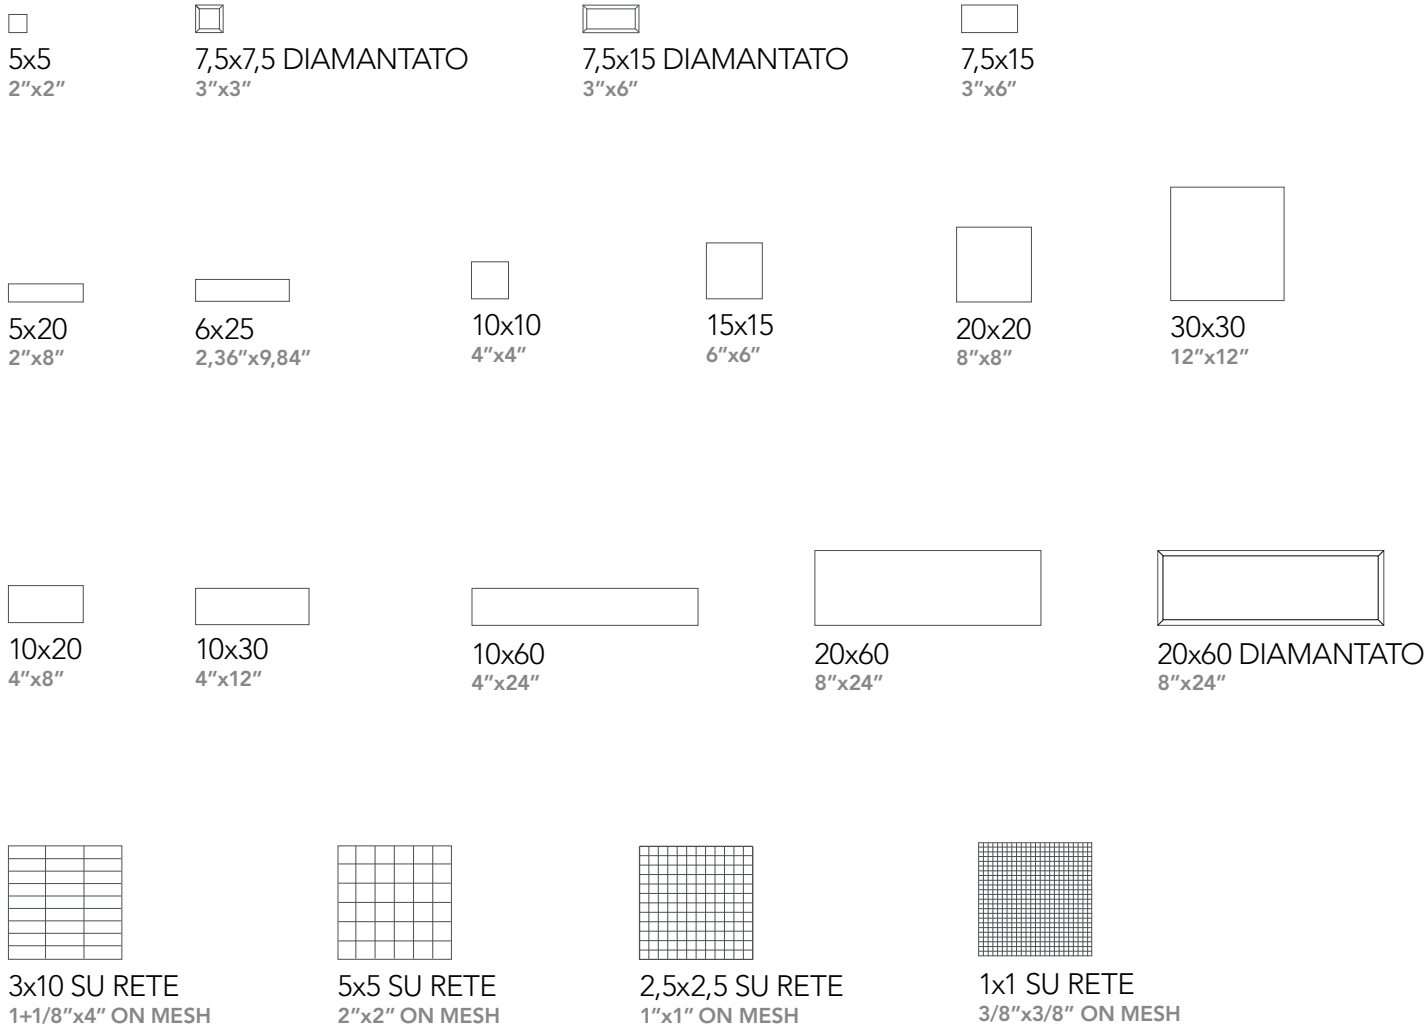

FORMATI E MISURE SIZES

N.B. le misure nominali sono espresse in cm

SPESSORI THINCKNESS

FORMATO					SPESSORE
1x1 rete	2,5x2,5 rete	5x5 rete	3x10 rete	20x20 ottagonale	5,5 mm
5x5	10x10	15x15	5x20	20x20	6,5 mm
6x25					7 mm
10x30	10x60	20x60	30x30		8 mm
7x15 diamantato		7,5x7,5 diamantato			9 mm
20x60 diamantato					10 mm