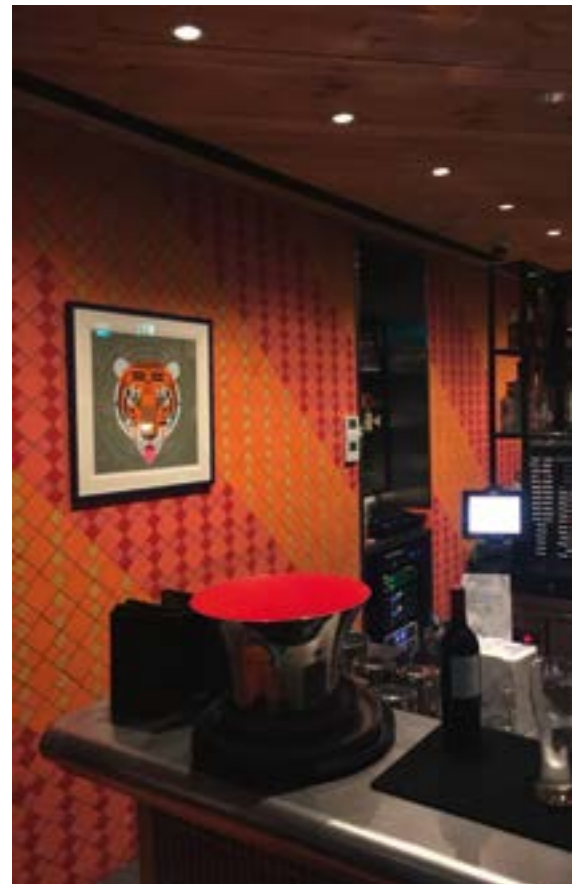

The Club Hotel - Singapore