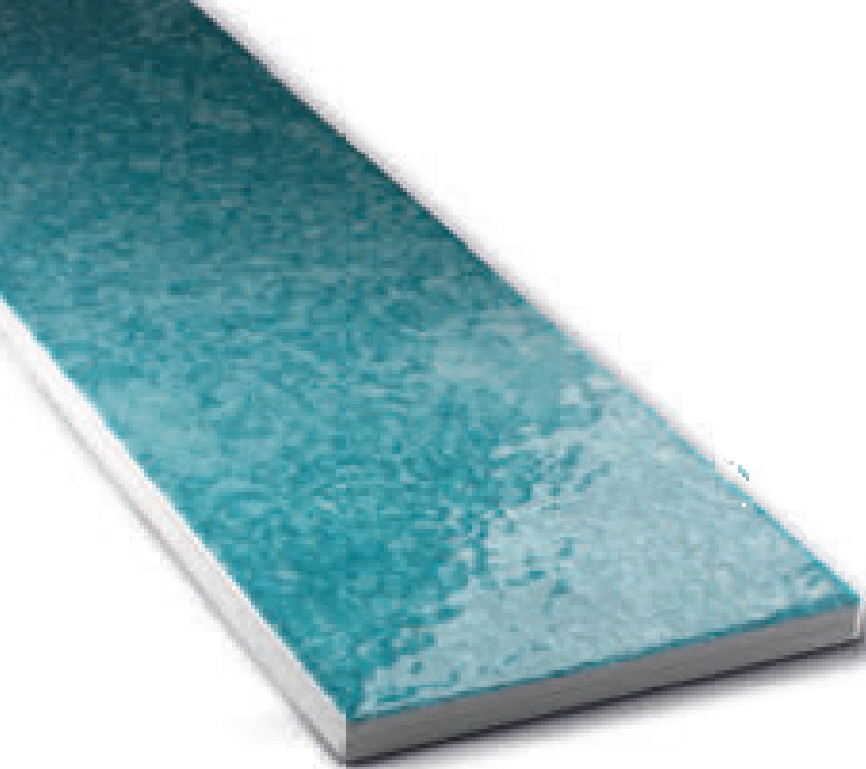

Listello Gaiote Rosso L/GAI.R
10x30 4"x12"
Abbinabile con: Suitable for: Rosso

Arancio L/VANE.AR
Abbinabile con: Suitable for: Arancio

Listello Acacia Verde L/ACA.V
10x30 4"x12"
Abbinabile con: Suitable for: Verde

Arancio L/BOB.AR
Abbinabile con: Suitable for: Arancio