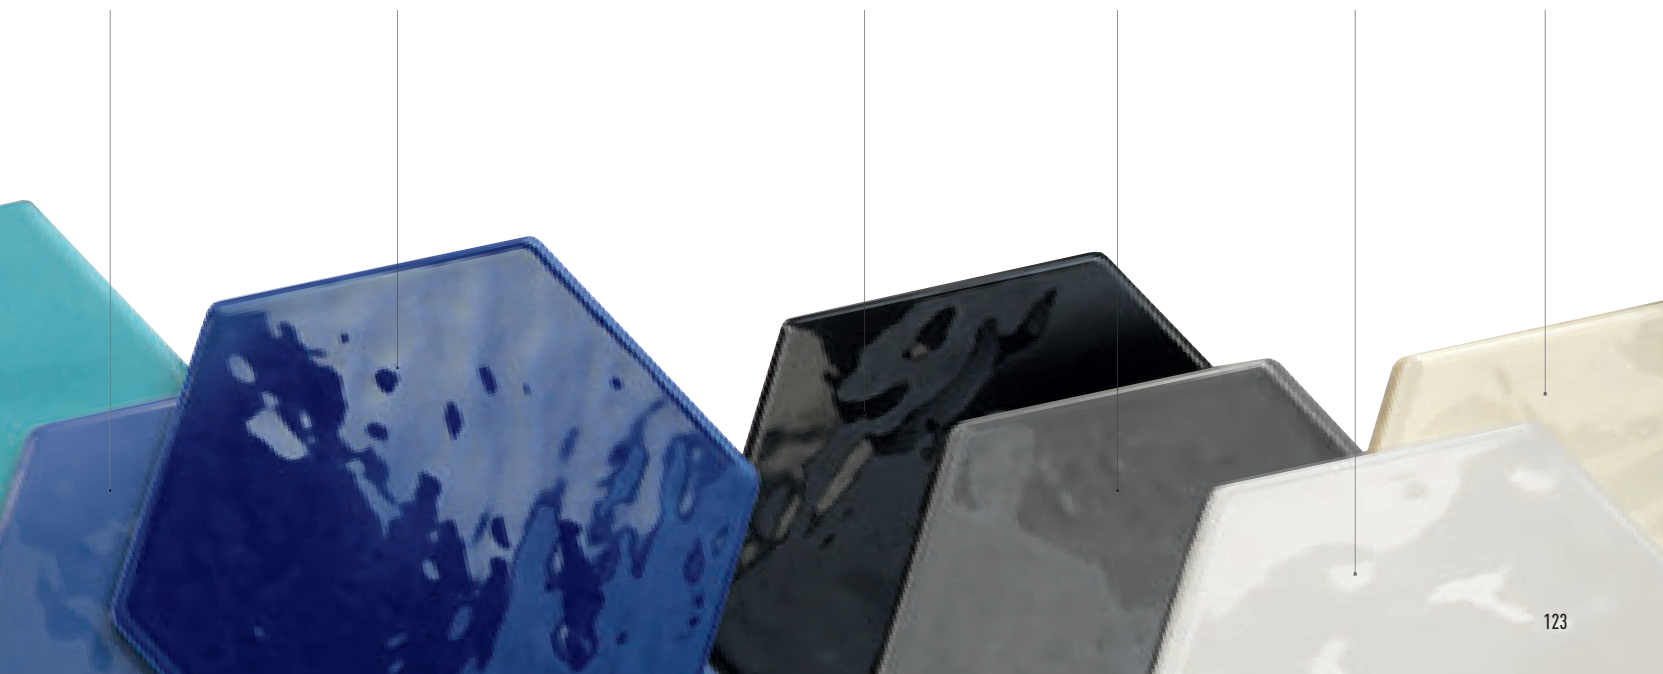

Exabright

1 formato size

12 colori colours

Pavimento / Rivestimento Floor tile / Wall tile

15,3x17,5 6"x6.9"

Lavanda

Blu

Nero

Grigio

Bianco

Champagne