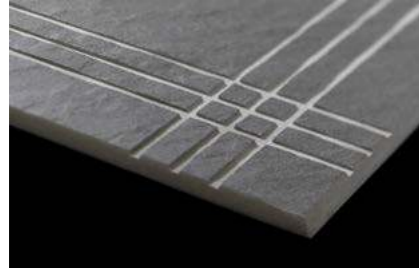

SPECIAL PIECES

In order to provide solutions to adapt our products to the characteristics of every project, we offer this collection of special pieces composed by skirting and a different solutions for stair steps.

Dando solución a las necesarias adaptaciones de nuestros productos a las características de los diferentes proyectos, ponemos a su disposición esta colección de piezas especiales compuesta de los rodapiés y de las diferentes soluciones de peldaños para escalera.

RAIL

AVAILABLE FOR LEFT AND RIGHT SIDE

- 45x67,5 · 507
- 45x45 · 503
- 33,3x33,3 · 520
- 30x120 · 527
- 30x120 · 539 (CA MARMO, CM MARMO)
- 30x60 · 503