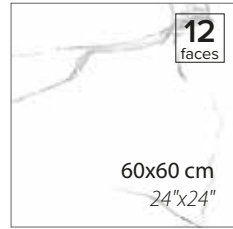

EBATLAR / SIZES

Available finishes
in this product
FULL LAPPATO
FINISH / YÜZEY