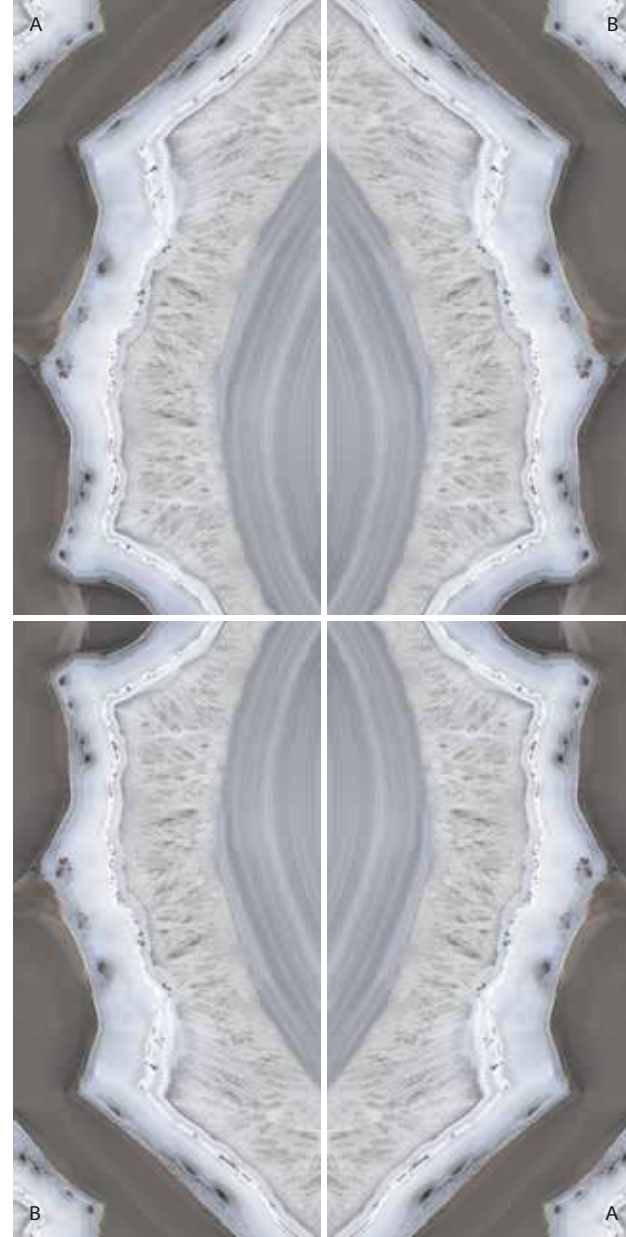

ZENIT BOOKMATCH BLUE

60x120 cm
24"x48"

ZENIT BOOKMATCH BLACK

60x120 cm
24"x48"

DECO|VITA

EYECLOUD BOOKMATCH

SERIES

EYECLOUD BOOKMATCH
60x120 cm
24"x48"