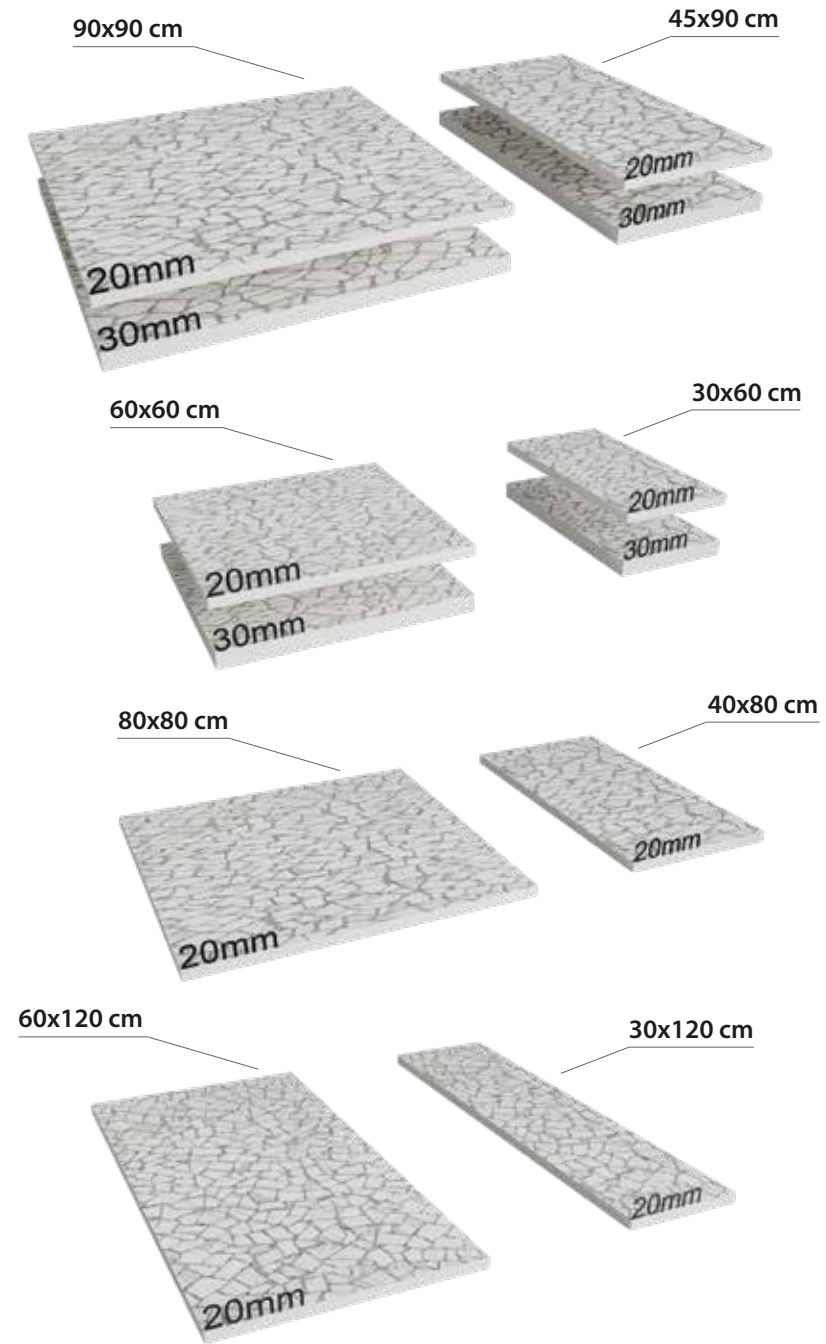

MAT

FINISH / YÜZEY

DECO|VITA

TEKNİK ÖZELLİKLER / TECHNICAL SPECIFICATIONS

Available finishes
in this product
MAT
FINISH / YÜZEY

PIETROSA MARBLE

OUTDOOR

DECO|VITA