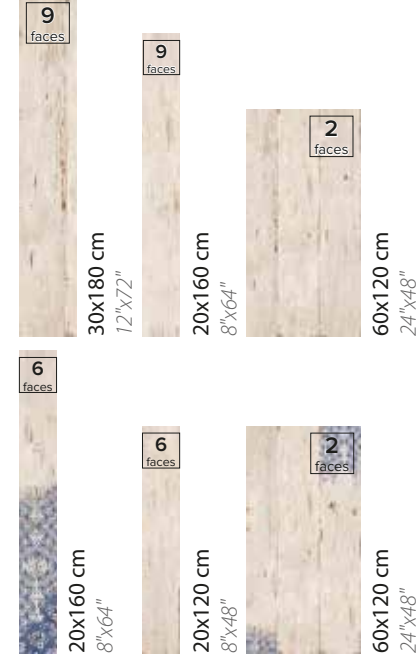

EBATLAR / SIZES

RENKLER / COLORS