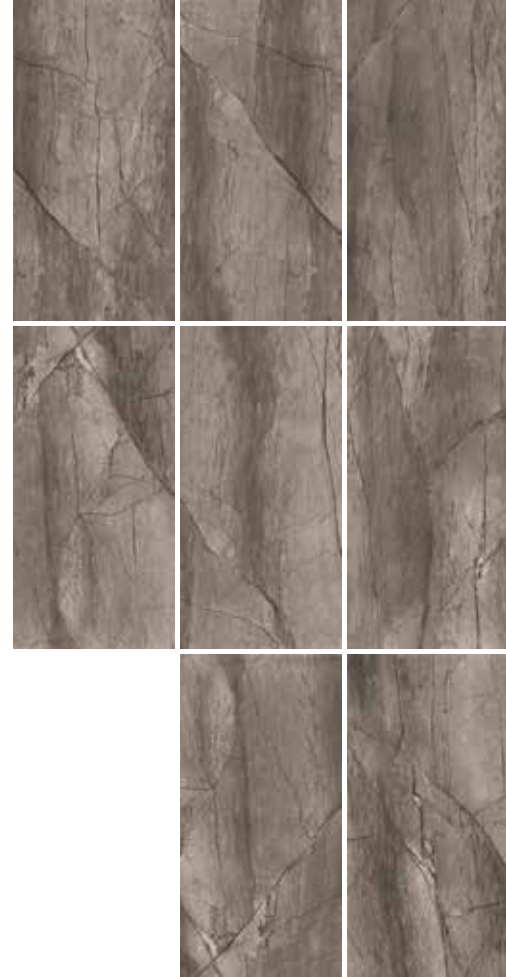

FULL LAPPATO SUGAR EFFECT

FINISH / YÜZEY

EBATLAR / SIZES

60x120 cm
24"x48"