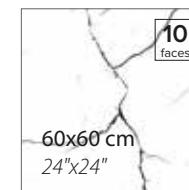

Doğanın hayranlık uyandıran zenginliğini mermerin zarafetiyle harmanlayan ICE WHITE, yaşam alanlarına dinamizm getiriyor.

ICE WHITE blends the admirable richness of nature with the elegance of marble, bringing dynamism to the living spaces

DECO|VITA