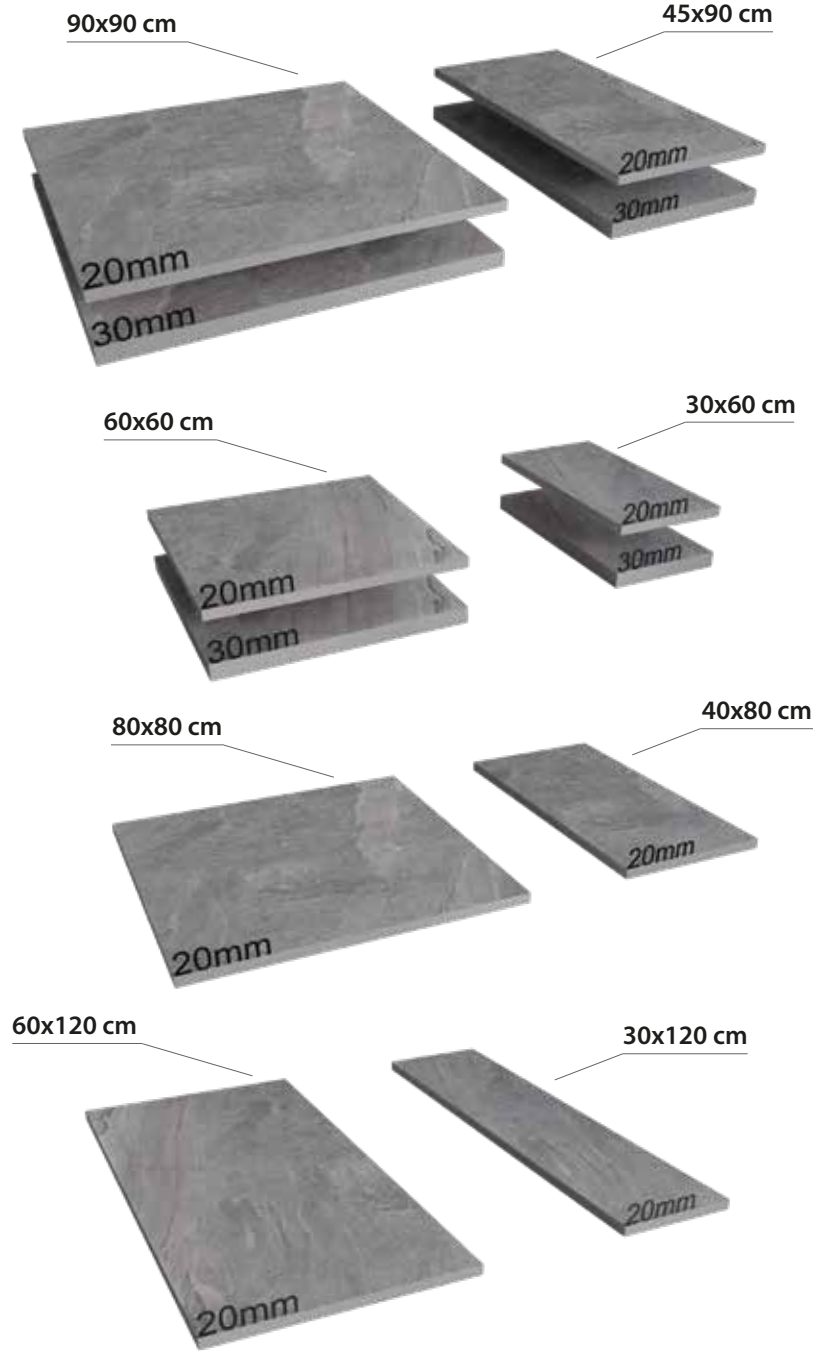

SANDSTORM WARM GREY

OUTDOOR

Available finishes
in this product

MAT

FINISH / YÜZEY

DECO|VITA