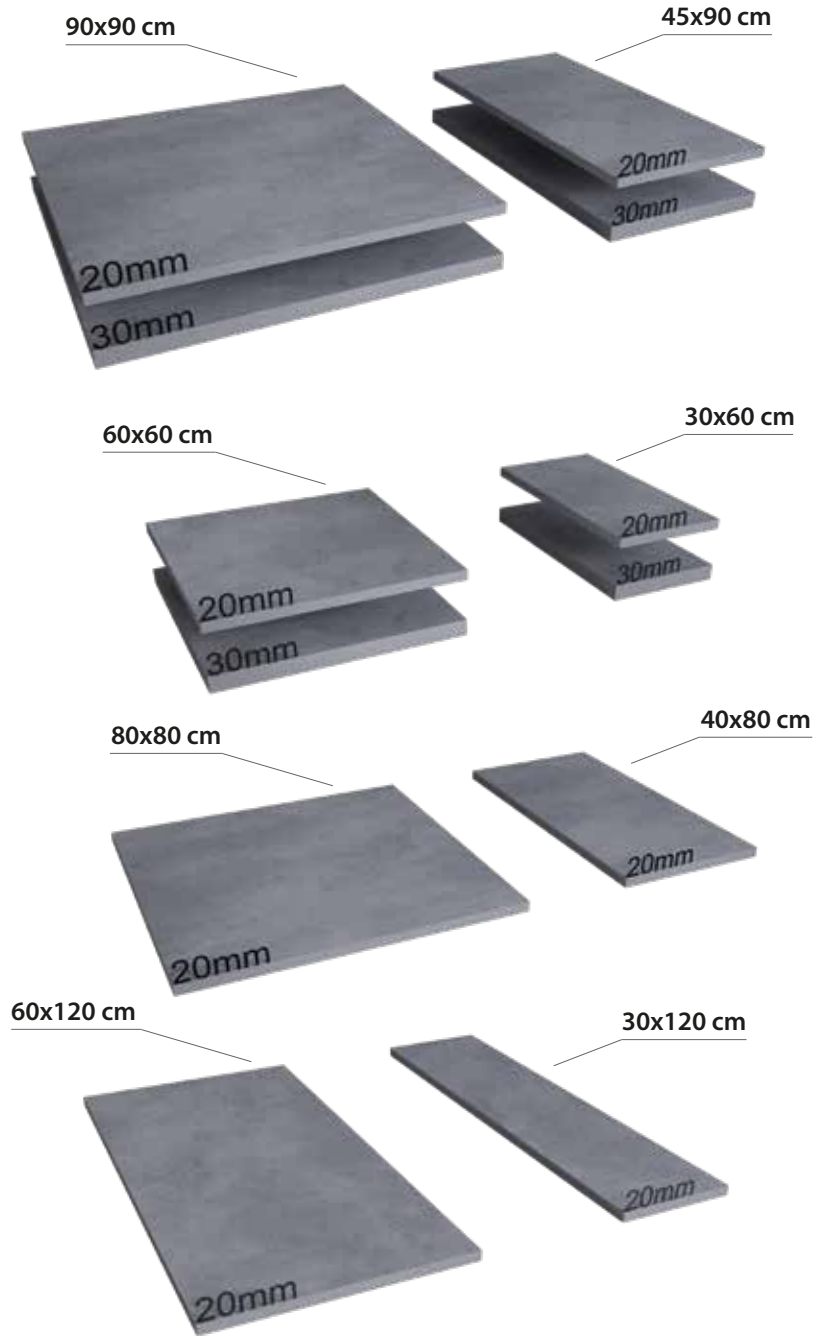

EARTH GREY

OUTDOOR

TEKNİK ÖZELLİKLER / TECHNICAL SPECIFICATIONS

Available finishes
in this product

MAT

FINISH / YÜZEY

DECO|VITA