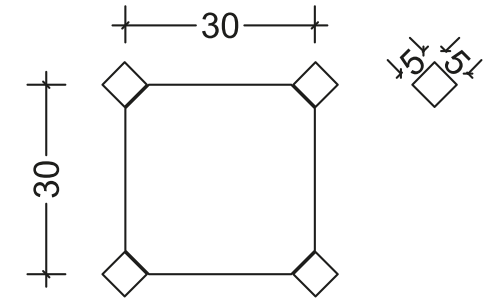

ART-14 / TAKOZ

ART MOSAIC

Wedge

Tek File (m²) Sheet m²	1 Kutu File (Adet) Sheet / Box	1 Kutu (m²) Box / m²	Kutu Ölçüleri (mm) Box Size (mm)	1 Kutu / kg (Net kg) Box / kg
0,09 m²	10	0,9 m²	335x335x120 mm	22 kg

600x600 mm seramiğin 300x300 mm'ye ebatlanması ve 50x50 mm takozlar ile beraber kullanılması.

Produced by cutting 600x600mm tile down to 300x300mm and used in conjunction with 50x50mm diamond shaped tiles.

DECO|VITA