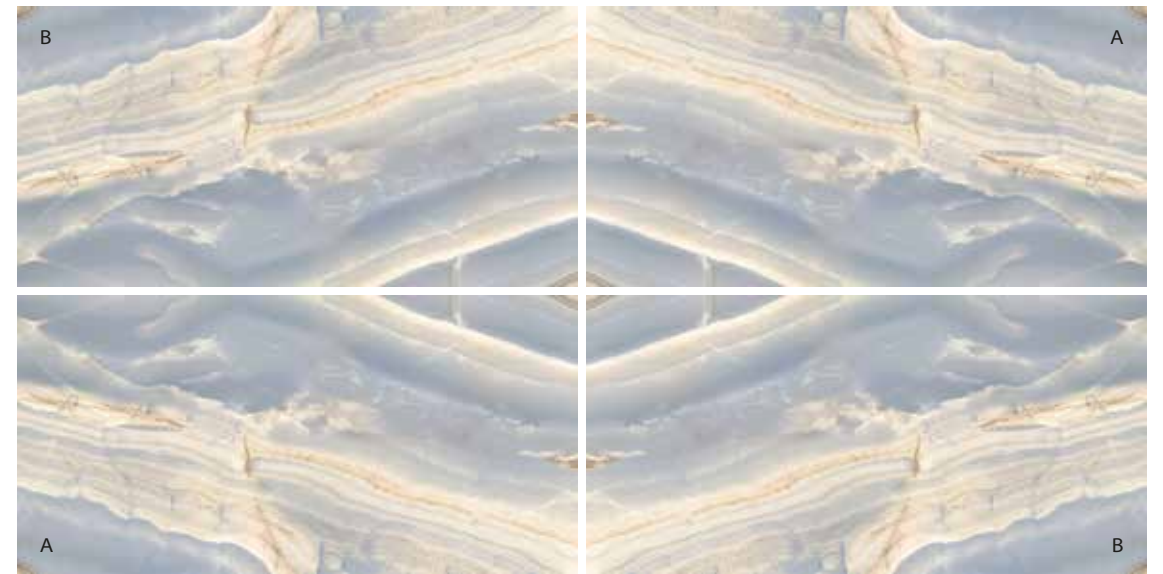

ONYX OPERA enriches the magnificent look of dark colors with contrasting colored lines, and redefines the definition of luxury one more time.

ONYX OPERA BOOKMATCH ANTRACITA

60x120 cm
24"x48"

ONYX OPERA BOOKMATCH BLUE