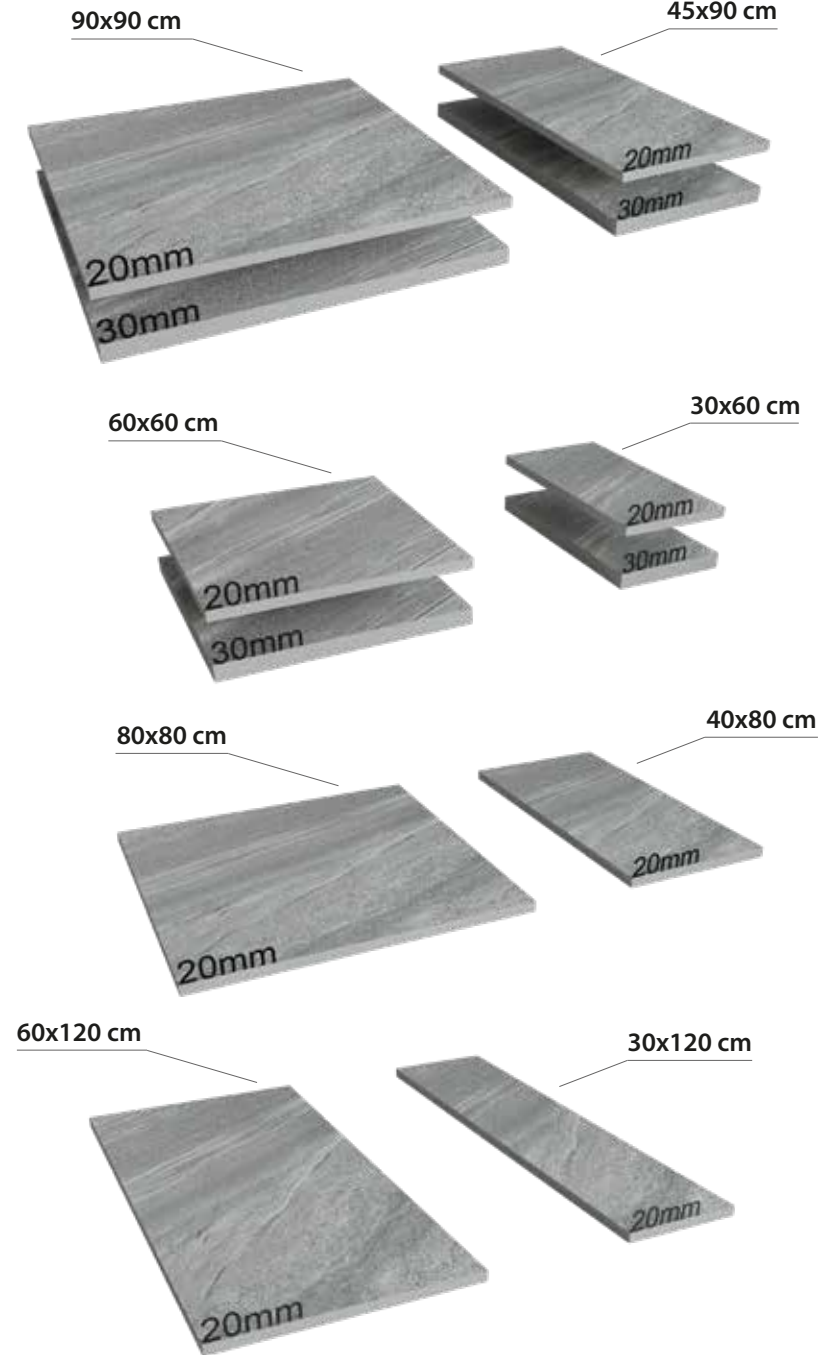

CROSSOVER GREY

OUTDOOR

Available finishes
in this product

MAT

FINISH / YÜZEY

DECO|VITA