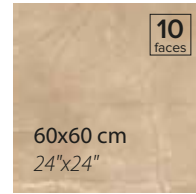

60x60 cm
24"x24"

10
faces