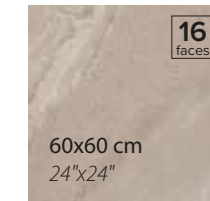

Available finishes
in this product

**FULL LAPPATO
HDR STONE
SUGAR EFFECT**

FINISH / YÜZEY