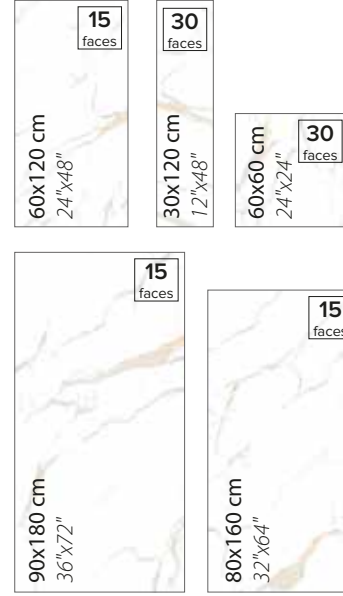

EBATLAR / SIZES