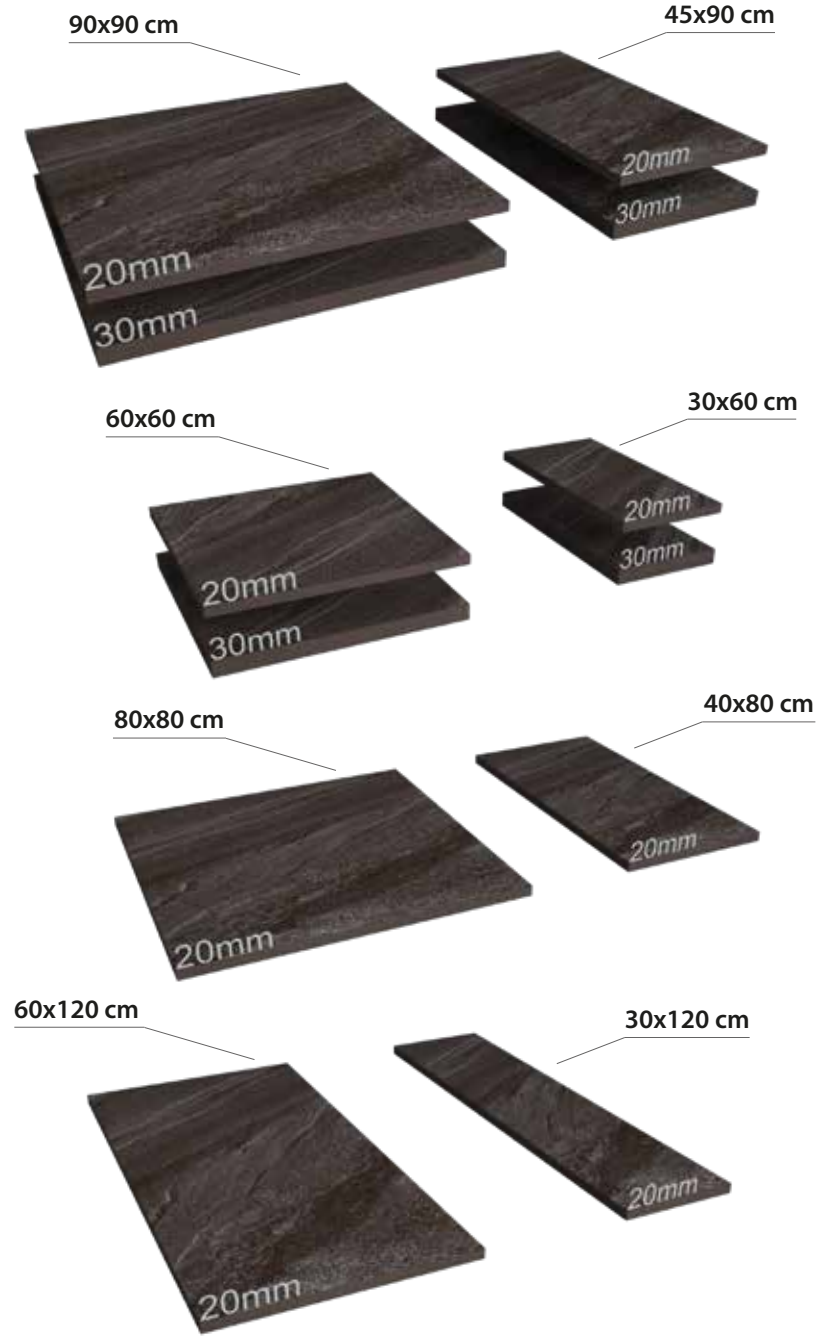

CONCRETO GREY

OUTDOOR

Available finishes
in this product

MAT

FINISH / YÜZEY

DECO|VITA

CROSSOVER ANTRACITA

OUTDOOR