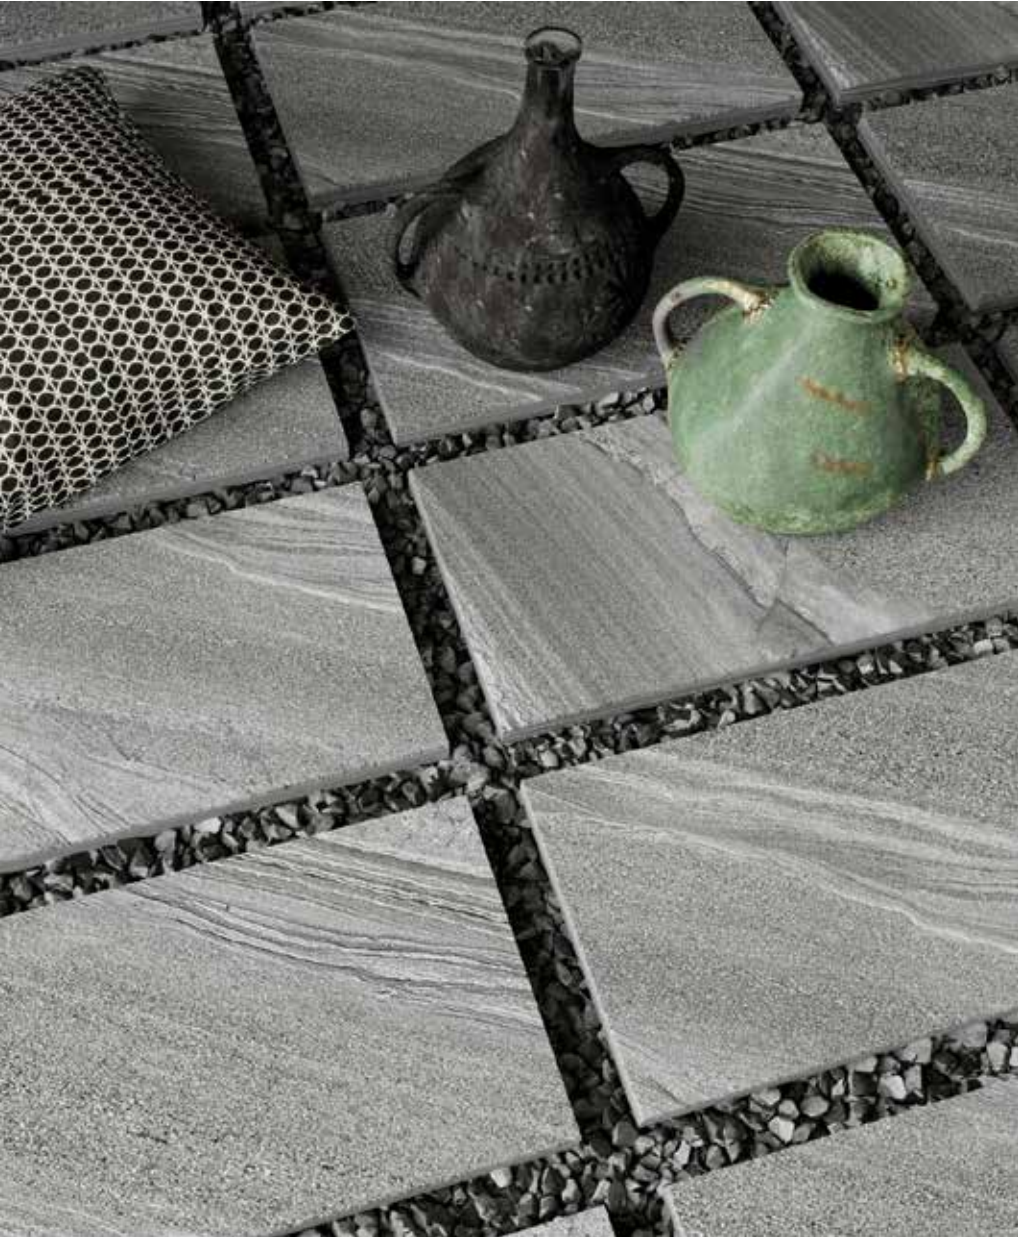

TEKNİK ÖZELLİKLER / TECHNICAL SPECIFICATIONS

Available finishes
in this product

MAT

FINISH / YÜZEY

DECO|VITA

TEKNİK ÖZELLİKLER / TECHNICAL SPECIFICATIONS

CROSSOVER GREY

OUTDOOR