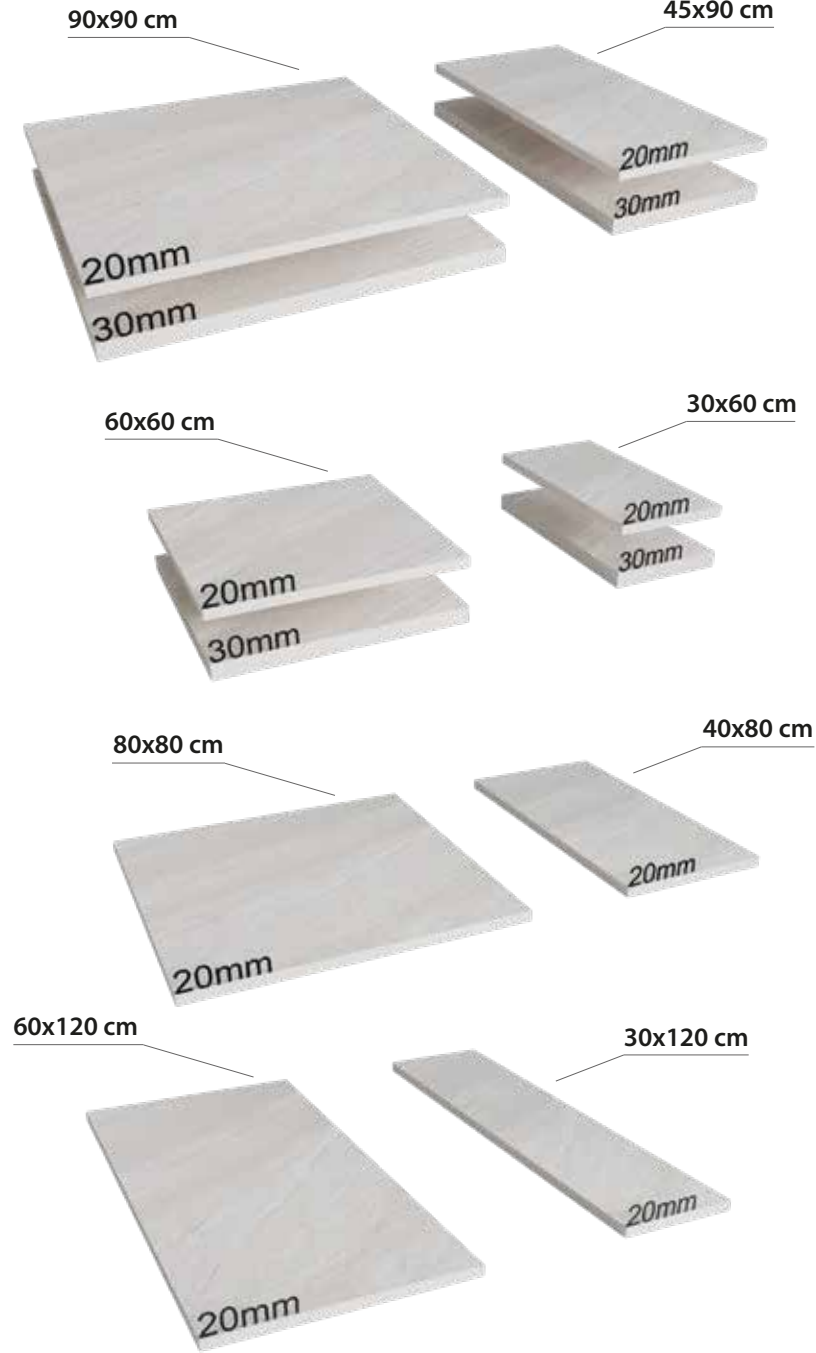

Available finishes
in this product

MAT

FINISH / YÜZEY

DECO|VITA

CROSSOVER BLANCO

OUTDOOR

TEKNİK ÖZELLİKLER / TECHNICAL SPECIFICATIONS

Available finishes
in this product