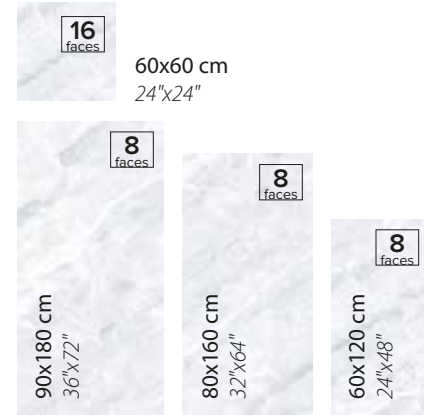

EBATLAR / SIZES