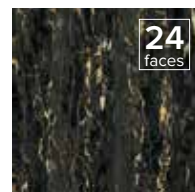

NERO PORTORO

SERIES

TEKNİK ÖZELLİKLER / TECHNICAL SPECIFICATIONS

Available finishes

in this product

FULL LAPPATO

FINISH / YÜZEY

EBATLAR / SIZES