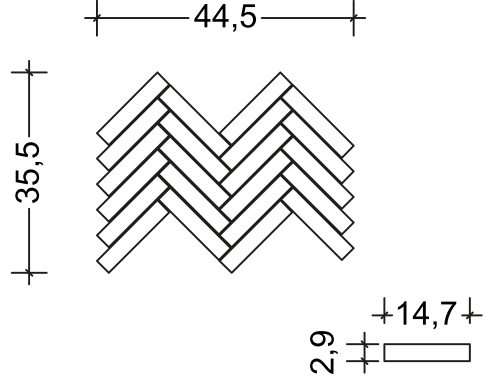

ART-1 / BALIK SIRTI

ART MOSAIC

Herringbone

Tek File (m2) <i>Sheet m2</i>	1 Kutu File (Adet) <i>Sheet / Box</i>	1 Kutu (m2) <i>Box / m2</i>	Kutu Ölçüleri (mm) <i>Box Size (mm)</i>	1 Kutu / kg (Net kg) <i>Box / kg</i>
0,072 m2	10	0,72 m2	335x390x120 mm	17,64 kg

Bu görseldeki ürünler: "Madeira Ash HDR Wood"
Products in this image: "Madeira Ash HDR Wood"