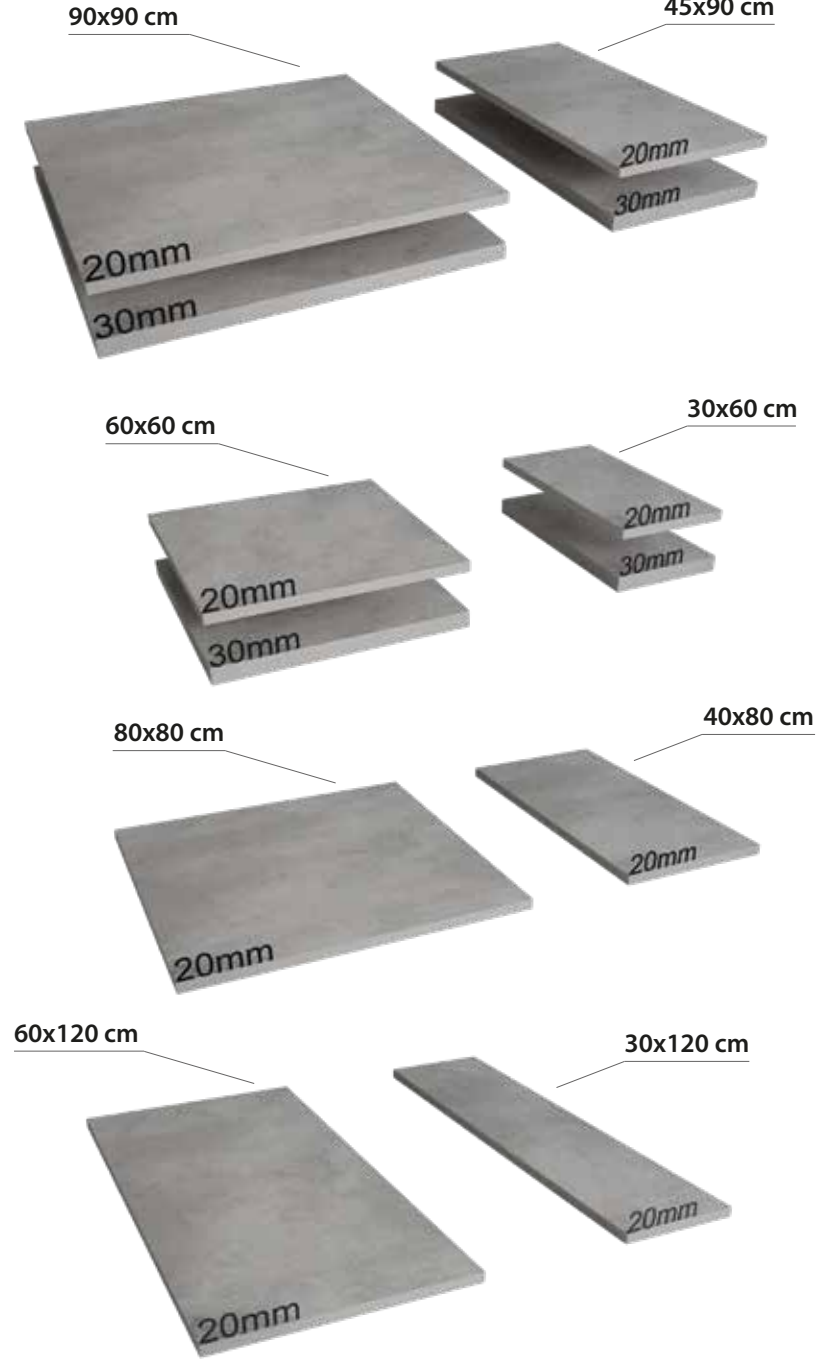

EARTH WARM GREY

OUTDOOR

TEKNİK ÖZELLİKLER / TECHNICAL SPECIFICATIONS