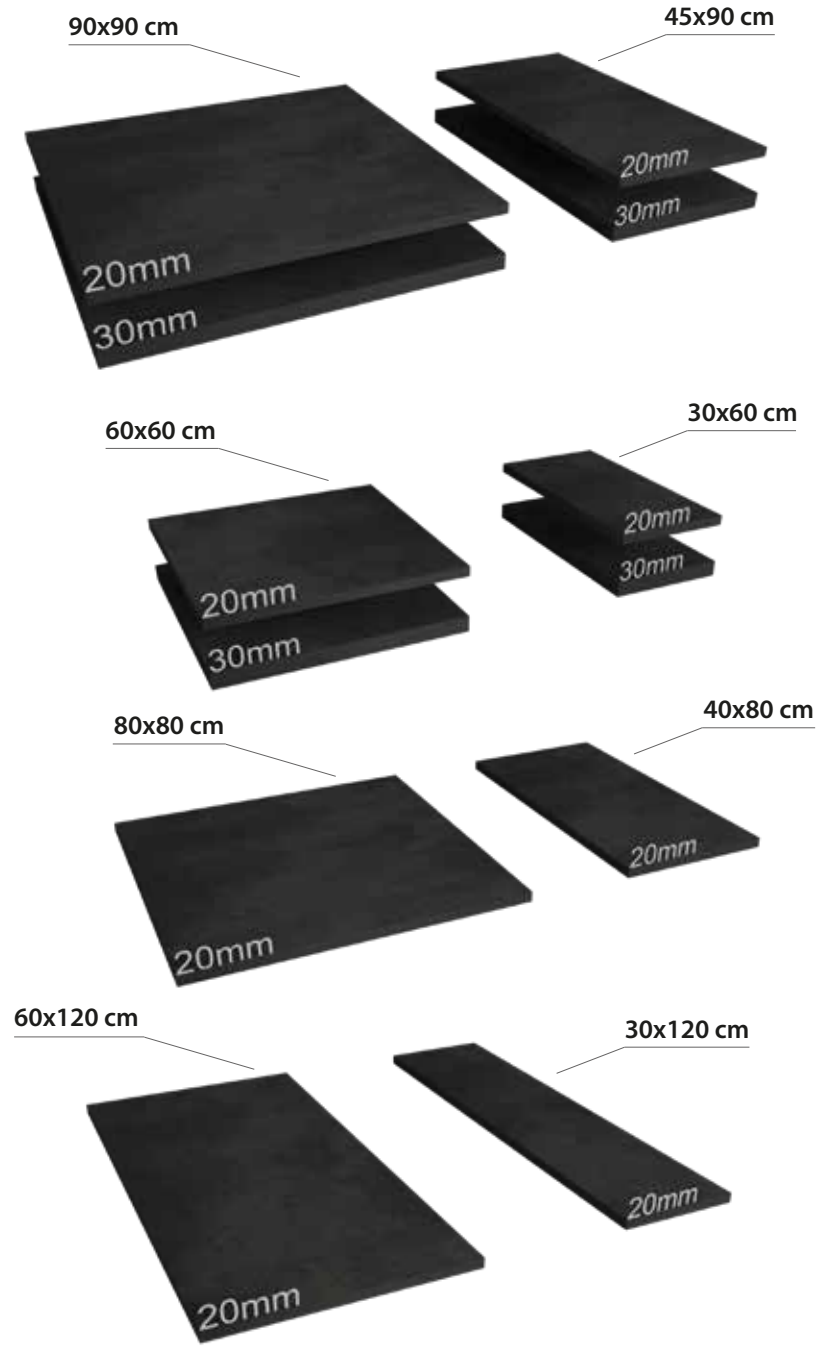

EARTH ANTRACITA

OUTDOOR

TEKNİK ÖZELLİKLER / TECHNICAL SPECIFICATIONS