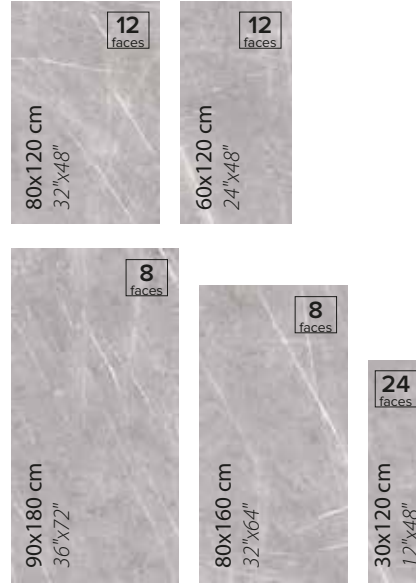

EBATLAR / SIZES