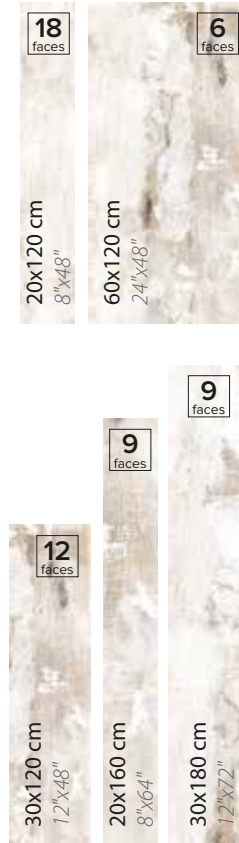

TEKNİK ÖZELLİKLER / TECHNICAL SPECIFICATIONS

EBATLAR / SIZES