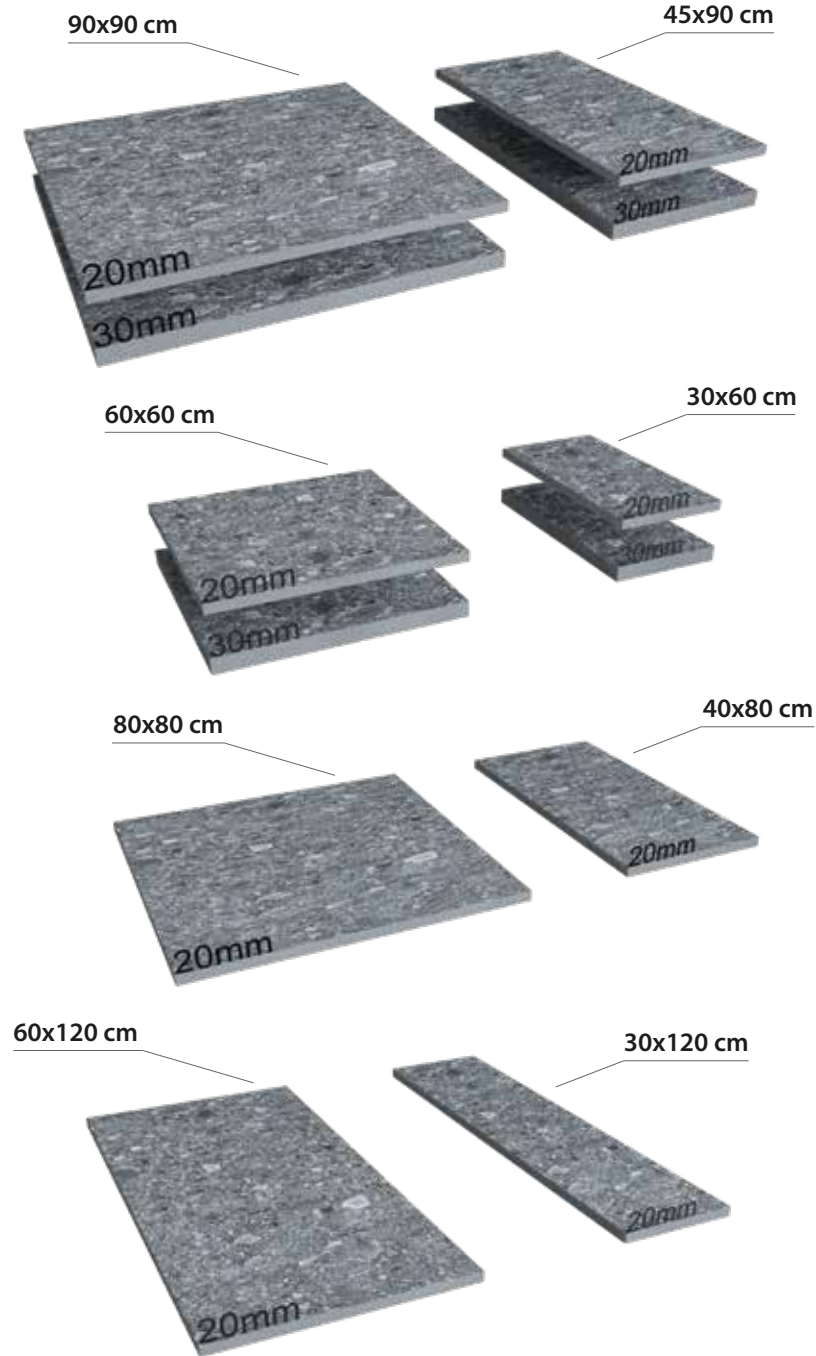

BLUESTONE GREY

OUTDOOR

TEKNİK ÖZELLİKLER / TECHNICAL SPECIFICATIONS

Available finishes
in this product

MAT

FINISH / YÜZEY

DECO|VITA