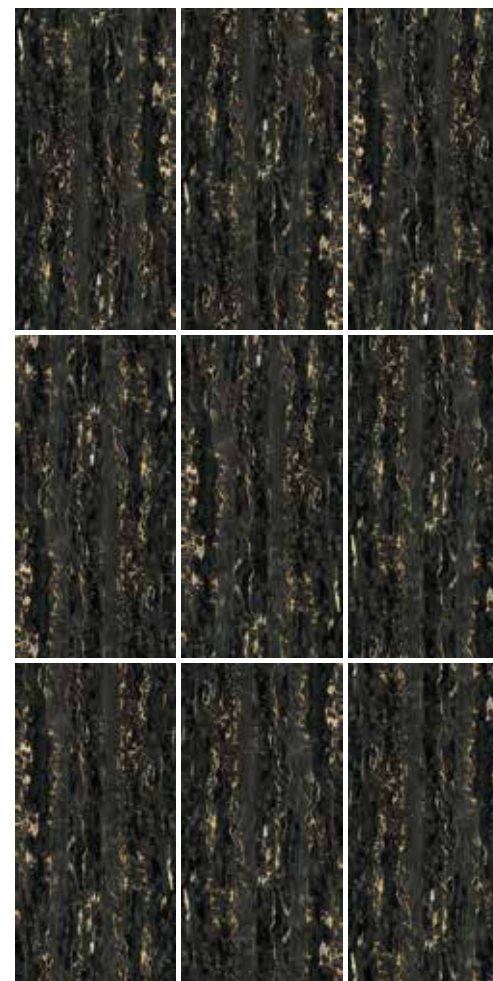

Ferahlık hissi veren görünümüyle mermerin sade ve estetik yapısına farklı bir işlev kazandıran NERO PORTORO, yaşam alanlarına göz alıcı bir hava katıyor.

NERO PORTORO gives a feeling of freshness and adds a different function to the simple and aesthetic structure of the marble and adds an eye-catching atmosphere to the living spaces.

1:5

DECO|VITA