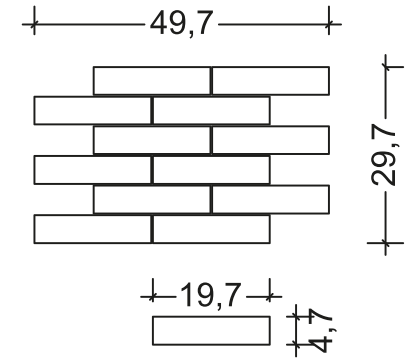

ART-6 / TUĞLA

ART MOSAIC

5x3 Brick

Tek File (m²) <i>Sheet m²</i>	1 Kutu File (Adet) <i>Sheet / Box</i>	1 Kutu (m²) <i>Box / m²</i>	Kutu Ölçüleri (mm) <i>Box Size (mm)</i>	1 Kutu / kg (Net kg) <i>Box / kg</i>
0,117 m²	10	1,17 m²	515x315x120 mm	28,70 kg

197x47 mm ebadında kesilen seramiğin file üzerine dizilmesi ile oluşturulmaktadır. Kutulamaya hazır 1 filenin ebadı 497x297 mm'dir. Derz boşlukları 3 mm olarak belirlenmiştir.

Produced by cutting the tiles to 197 x 47mm and fixing on fibermesh sheet. Dimensions of each fibermesh sheet ready for boxing is 497mm x 297mm. Grout spacing is set as 3mm.

DECO|VITA