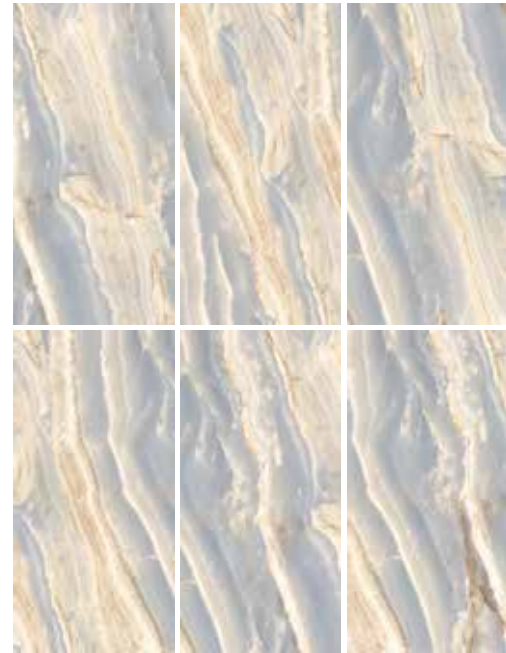

TEKNİK ÖZELLİKLER / TECHNICAL SPECIFICATIONS

EBATLAR / SIZES

Available finishes
in this product
**FULL LAPPATO
SUGAR EFFECT**
FINISH / YÜZEY