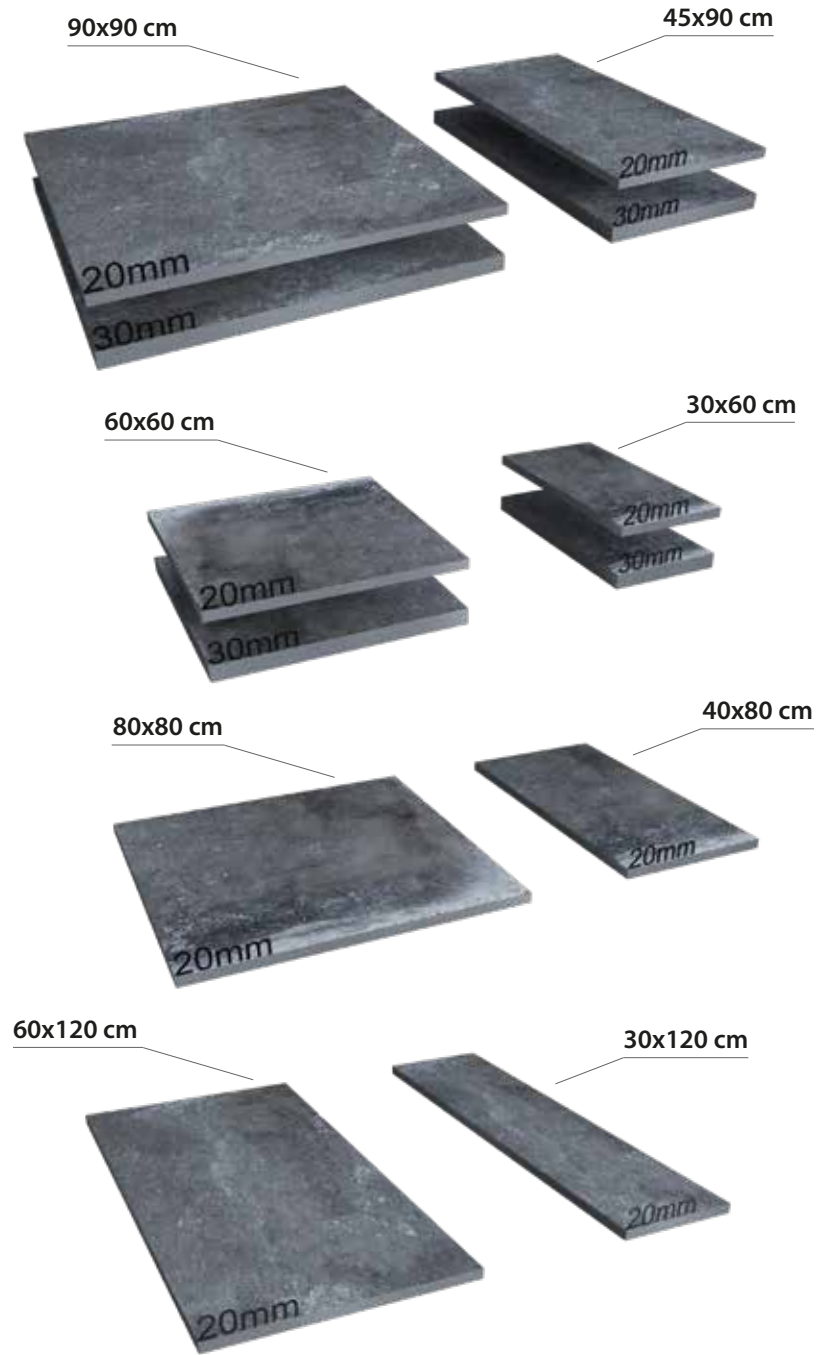

CALIZA GREY

OUTDOOR

TEKNİK ÖZELLİKLER / TECHNICAL SPECIFICATIONS

Available finishes
in this product

MAT

FINISH / YÜZEY

DECO|VITA