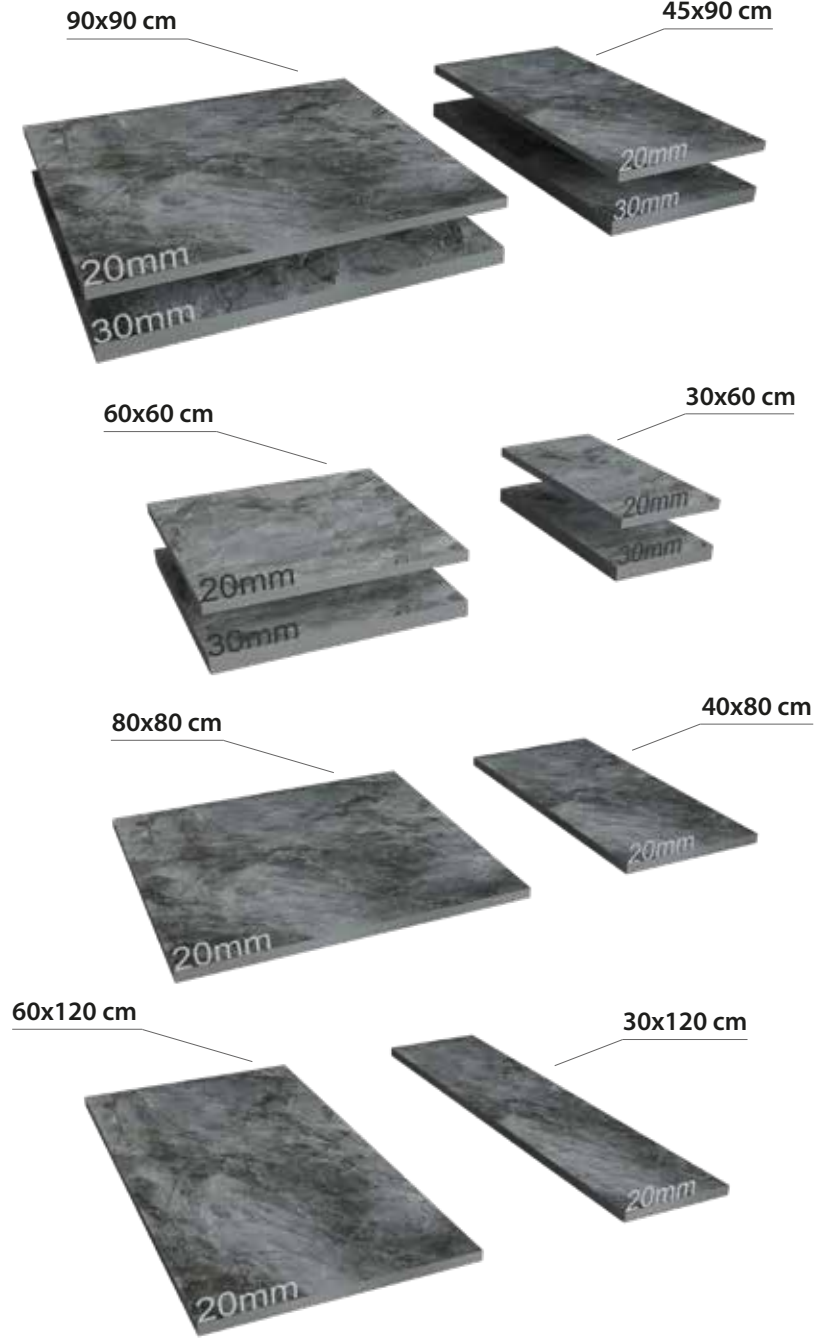

MAT

FINISH / YÜZEY

DECO|VITA

ATERRA ANTRACITA

OUTDOOR

TEKNİK ÖZELLİKLER / TECHNICAL SPECIFICATIONS

Available finishes
in this product

MAT