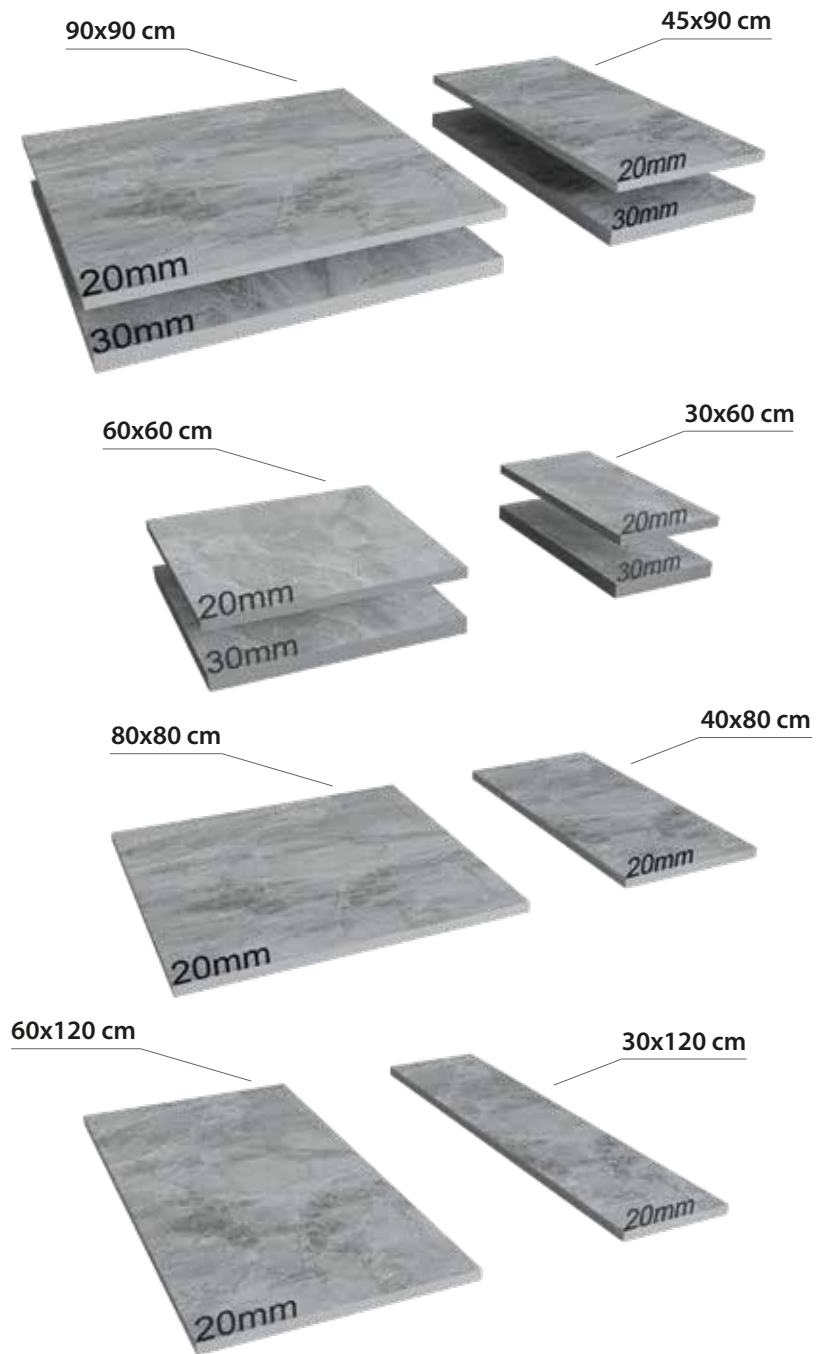

ATERRA GREY

OUTDOOR

TEKNİK ÖZELLİKLER / TECHNICAL SPECIFICATIONS

Available finishes
in this product

MAT

FINISH / YÜZEY

DECO|VITA