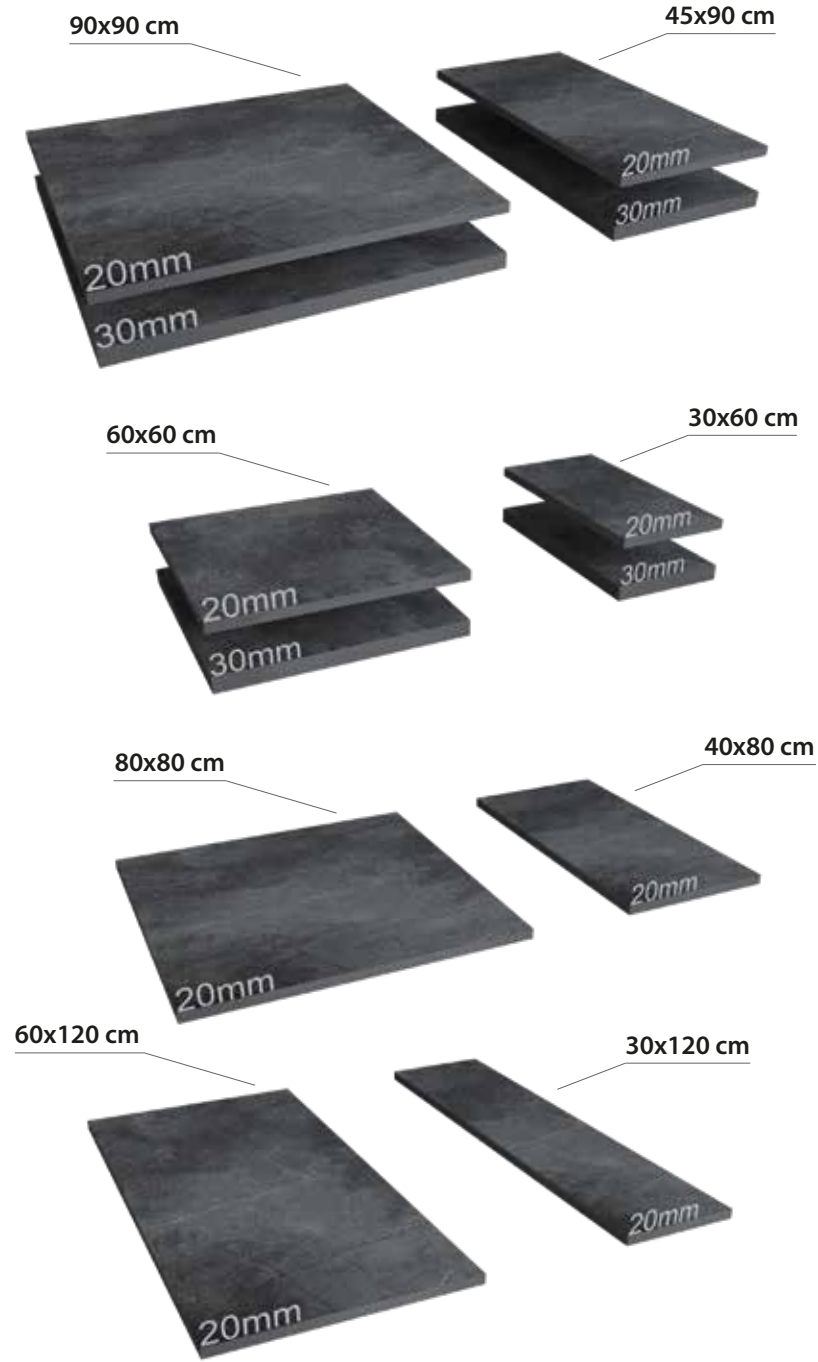

OUTDOOR

TEKNİK ÖZELLİKLER / TECHNICAL SPECIFICATIONS

Available finishes
in this product

MAT

FINISH / YÜZEY

DECO|VITA

EPIRO ANTRACITA

OUTDOOR