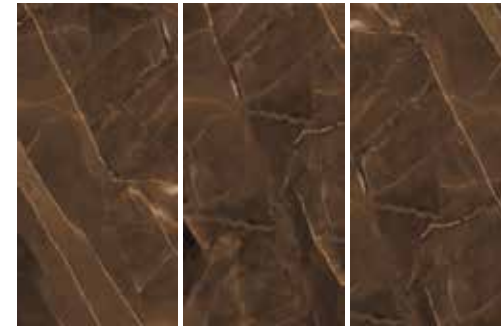

Ferahlık hissi veren görünümüyle mermerin sade ve estetik yapısına farklı bir işlev kazandıran AMBOS, yaşam alanlarına göz alıcı bir hava katıyor.

AMBOS gives a feeling of freshness and adds a different function to the simple and aesthetic structure of the marble and adds an eye-catching atmosphere to the living spaces.

DECO|VITA