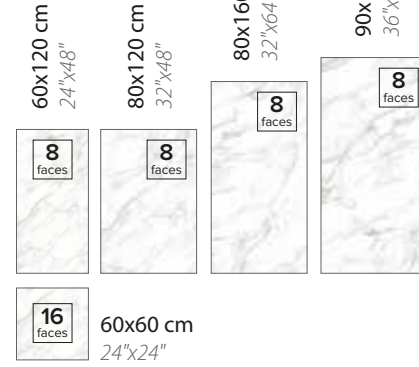

EBATLAR / SIZES

CALACATTA CLASSICO BOOKMATCH