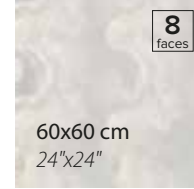

DECO|VITA

CIRRUS

SERIES

1:5

TEKNİK ÖZELLİKLER / TECHNICAL SPECIFICATIONS

Available finishes
in this product
FULL LAPPATO
FINISH / YÜZEY

EBATLAR / SIZES

60x120 cm
24"x48"