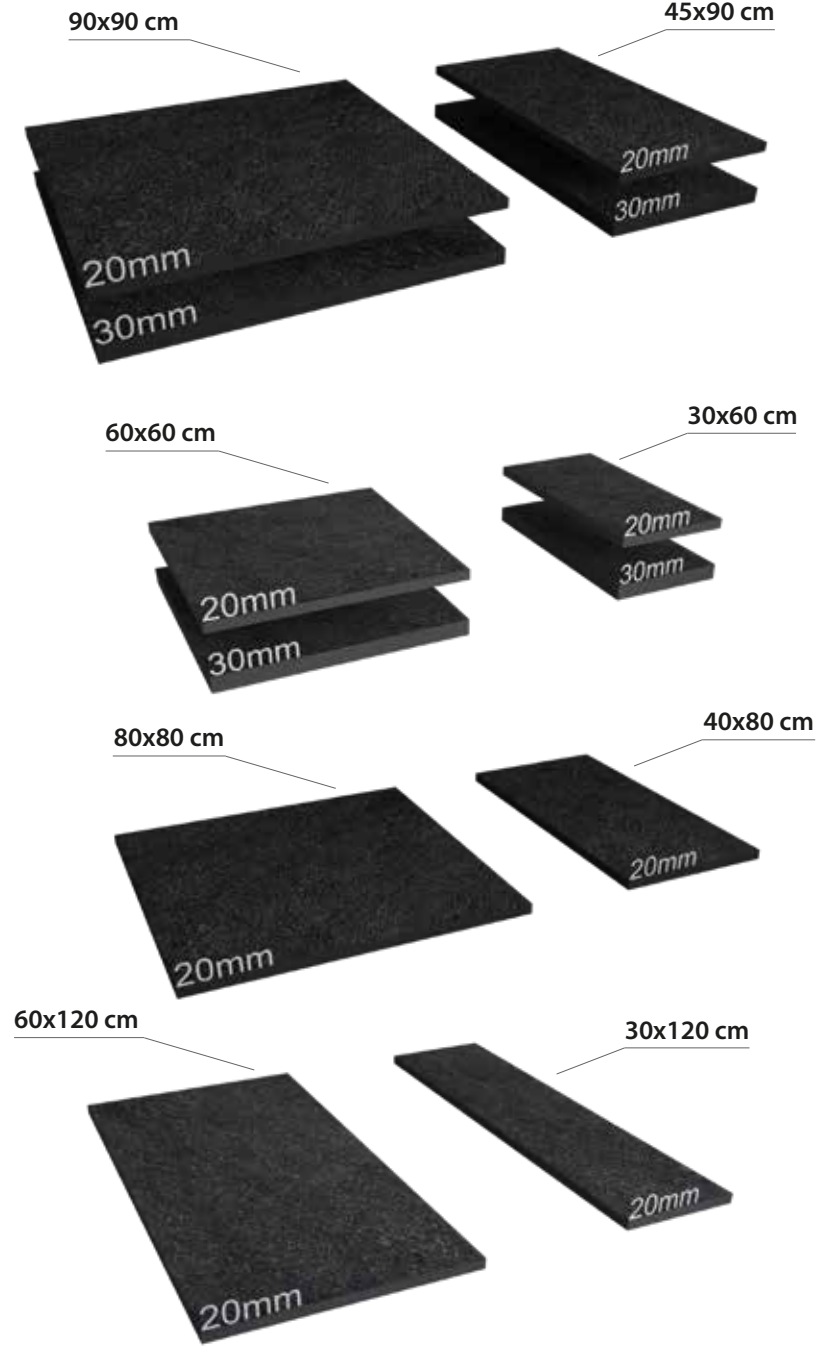

GRAVEL ANTRACITA

OUTDOOR

TEKNİK ÖZELLİKLER / TECHNICAL SPECIFICATIONS