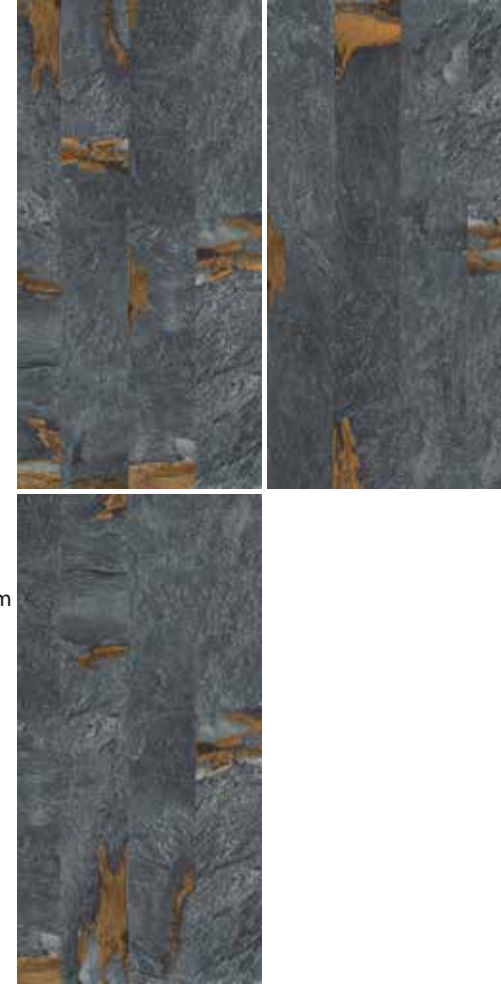

İnce uzun tuğlalardan oluşan görünümüne ve derin yarıkları andıran şık bir desene sahip NORMAN BRICK ile bahçelerden toprak kokusu yükseliyor.

With its look of thin, long bricks and stylish patterns that resemble deep fissures NORMAN BRICK gives gardens the beautiful smell of earth.

DECO|VITA