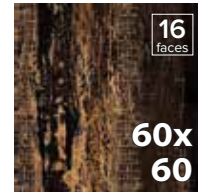

SERIES

TEKNİK ÖZELLİKLER / TECHNICAL SPECIFICATIONS

Available finishes
in this product

FULL LAPPATO

FINISH / YÜZEY

EBATLAR / SIZES

60x60 cm
24"x24"

60x120 cm
24"x48"