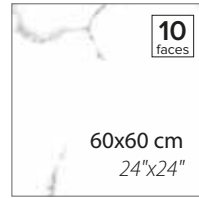

Klasik mermer görünümünü derin damarlı bir yüzeyle buluşturan ALABAMA WHITE, ihtişamıyla hafızalarda yer ediniyor.

ALABAMA WHITE combines classical marble look with a deeply veined surface, and becomes unforgettable with its splendor.