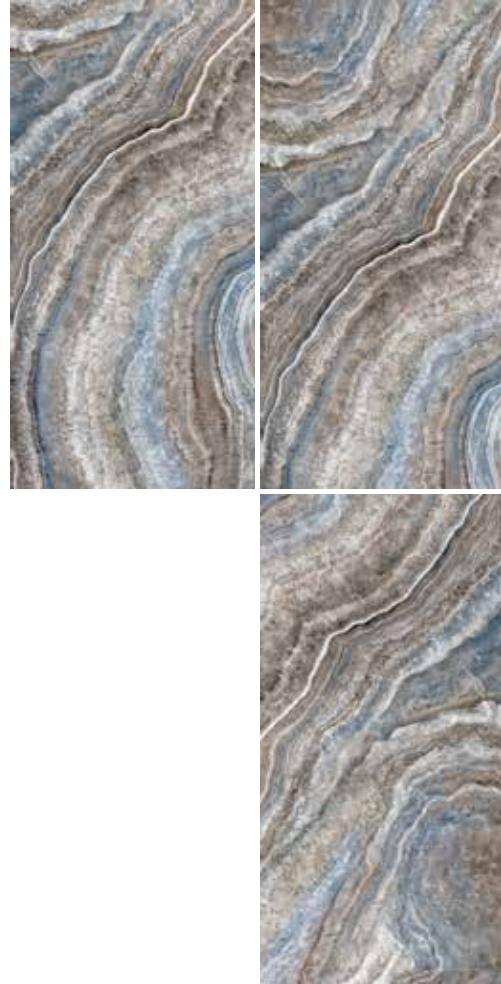

TEKNİK ÖZELLİKLER / TECHNICAL SPECIFICATIONS

Available finishes
in this product
FULL LAPPATO
FINISH / YÜZEY