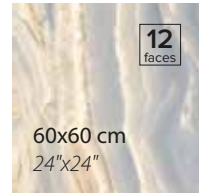

EBATLAR / SIZES

Available finishes
in this product
**FULL LAPPATO
SUGAR EFFECT**
FINISH / YÜZEY