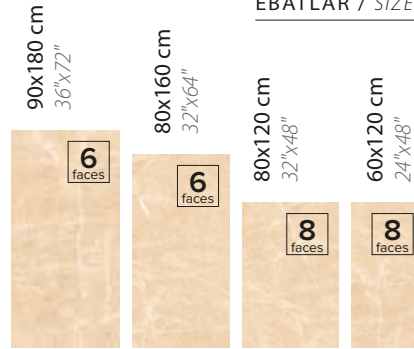

Available finishes
in this product
FULL LAPPATO
FULL LAPPATO CARVING
SOFT SATIN
SOFT SATIN CARVING
FINISH / YÜZEY

EBATLAR / SIZES