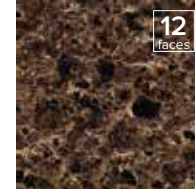

EBATLAR / SIZES

60x60 cm
24"x24"