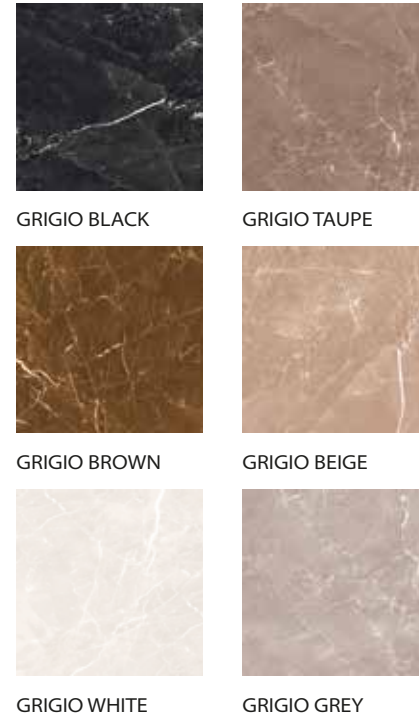

Klasik mermer görünümünü derin damarlı bir yüzeyle buluşturan GRIGIO, ihtişamıyla hafızalarda yer ediniyor.

GRIGIO combines classical marble look with a deeply veined surface, and becomes unforgettable with its splendor.

DECO|VITA

Available finishes
in this product

**FULL LAPPATO
HDR STONE
SUGAR EFFECT**

FINISH / YÜZEY