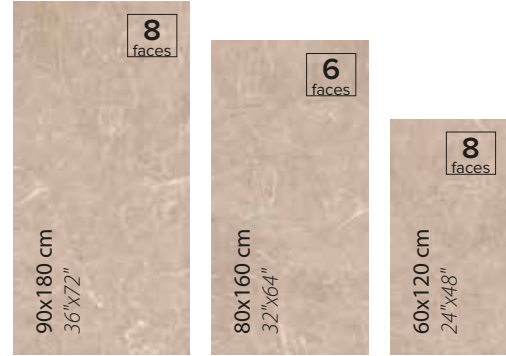

Available finishes
in this product
FULL LAPPATO
FINISH / YÜZEY