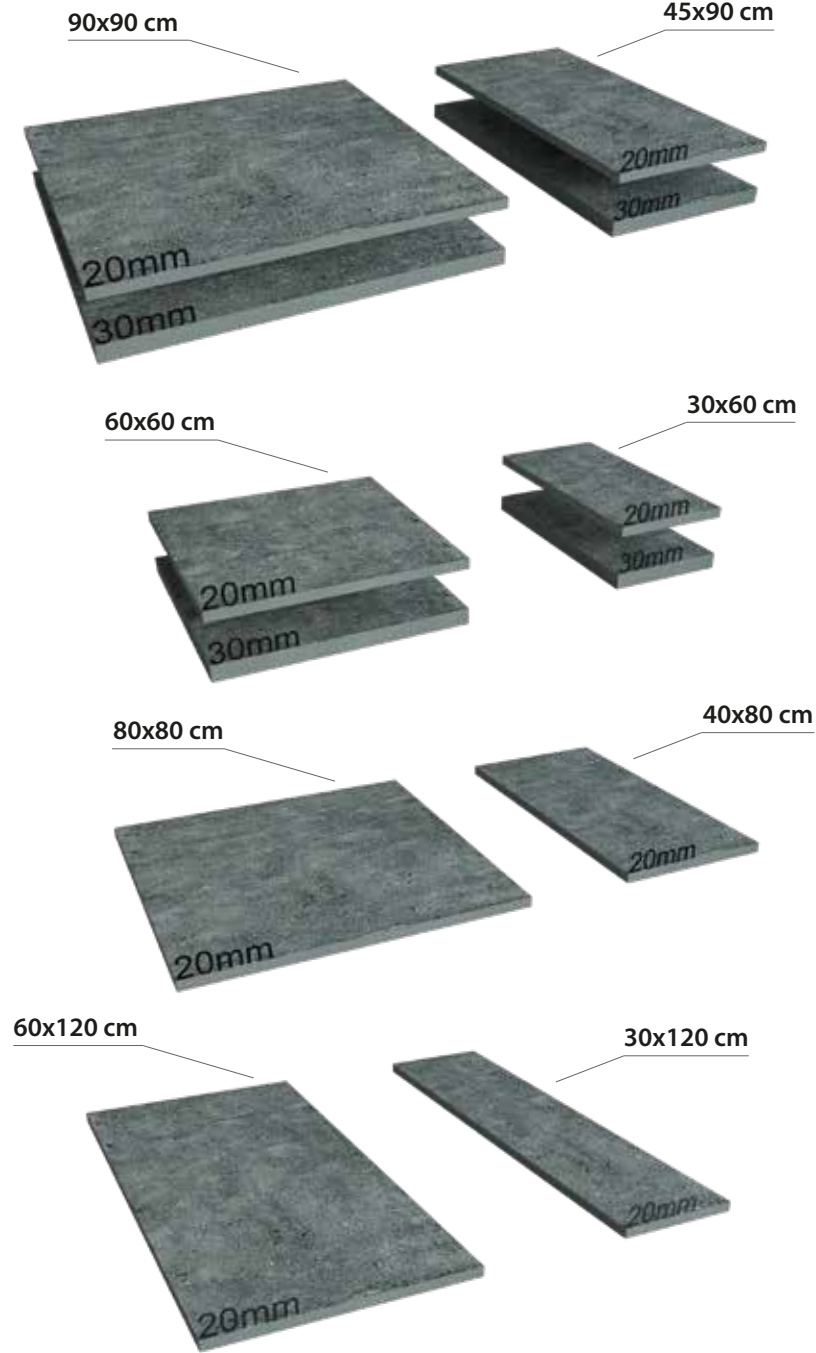

CONCRETO GREY

OUTDOOR

Available finishes
in this product

MAT

FINISH / YÜZEY

DECO|VITA