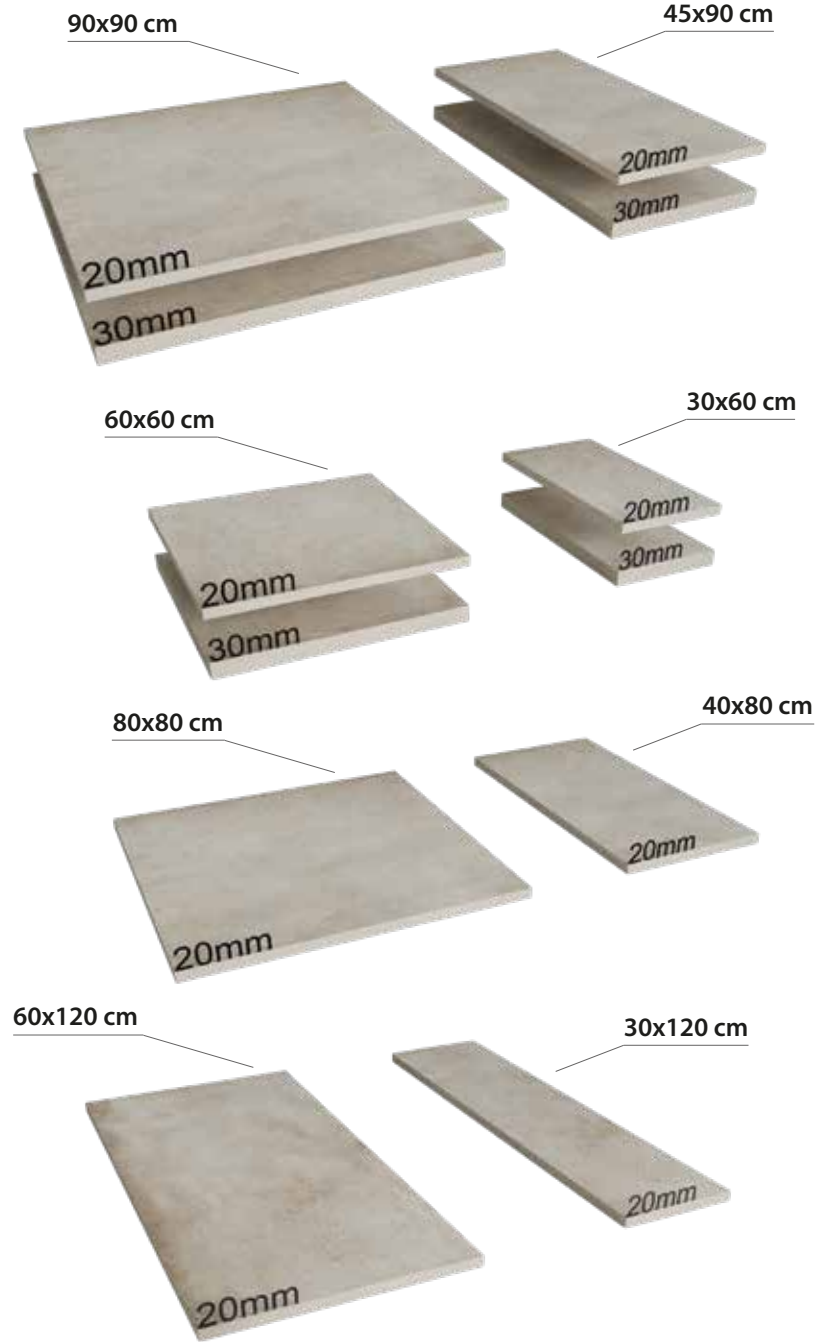

CLAY SAND

OUTDOOR

TEKNİK ÖZELLİKLER / TECHNICAL SPECIFICATIONS

Available finishes
in this product

MAT

FINISH / YÜZEY

DECO|VITA