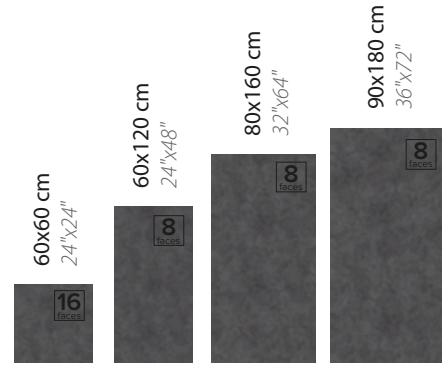

EBATLAR / SIZES