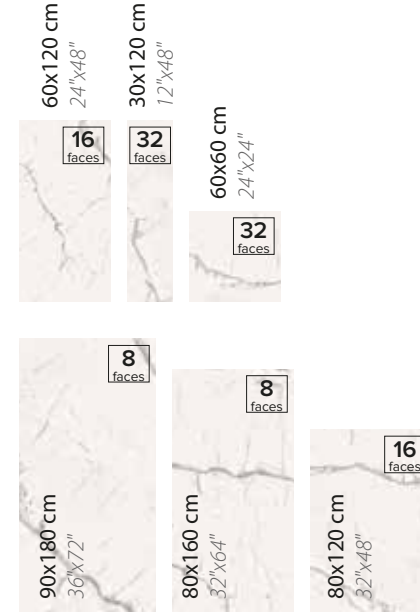

EBATLAR / SIZES