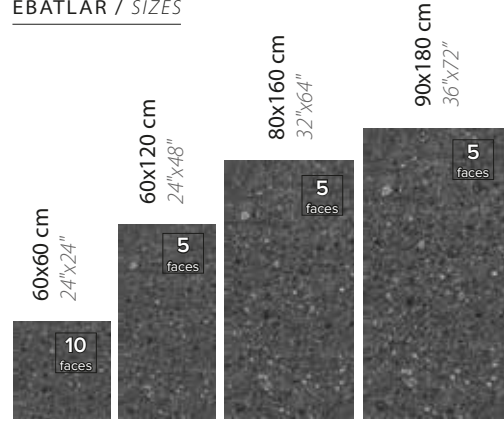

TEKNİK ÖZELLİKLER / TECHNICAL SPECIFICATIONS

EBATLAR / SIZES

RENKLER / COLORS

Available finishes
in this product
HDR MAT
FINISH / YÜZEY