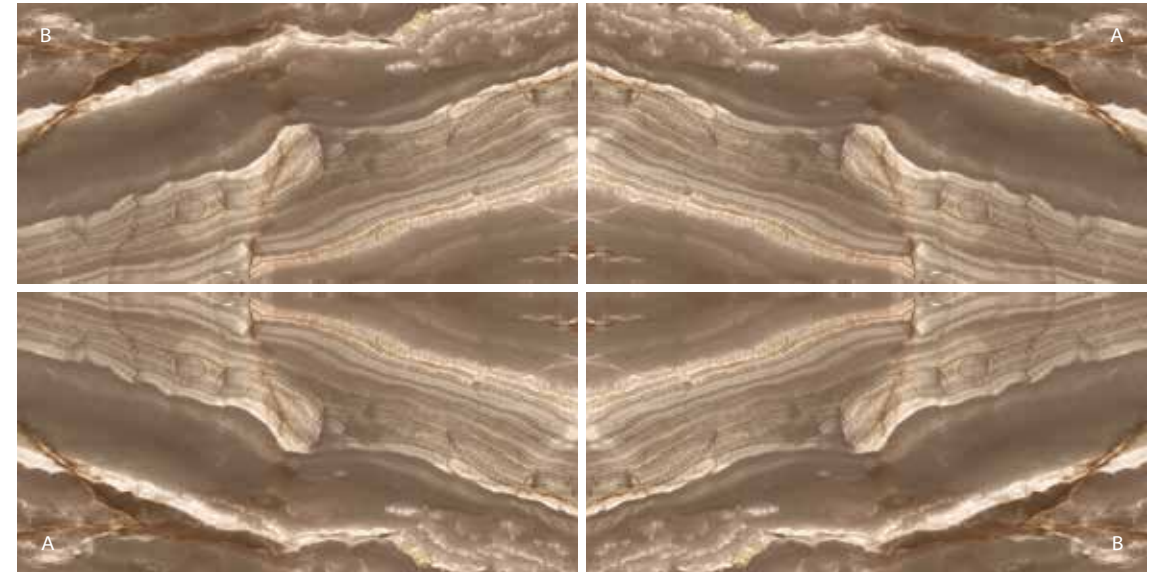

ONYX OPERA enriches the magnificent look of dark colors with contrasting colored lines, and redefines the definition of luxury one more time.

ONYX OPERA BOOKMATCH ANTRACITA

60x120 cm
24"x48"

ONYX OPERA BOOKMATCH BLUE