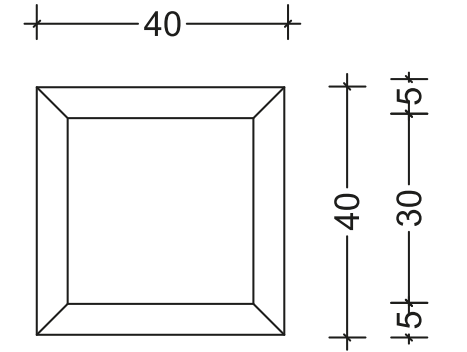

Bu görseldeki ürünler: "Calacatta Gold Full Lappato", "Woodlook Oak HDR Wood"
Products in this image: "Calacatta Gold Full Lappato", "Woodlook Oak HDR Wood"

ART-12 / ÇERÇEVE

ART MOSAIC

Frame

Tek File (m2) <i>Sheet m2</i>	1 Kutu File (Adet) <i>Sheet / Box</i>	1 Kutu (m2) <i>Box / m2</i>	Kutu Ölçüleri (mm) <i>Box Size (mm)</i>	1 Kutu / kg (Net kg) <i>Box / kg</i>
0,09 m2	10	0,9 m2	335x335x120 mm	22 kg

600x600 mm ebatındaki seramiğin 300x300 mm veya 400x400 mm ebata getirilip filelenmesi ile çerçeve halinde sunulmasıdır.

Produced by cutting 600x600mm tiles down to 300x300mm or 400x400mm and fixing on fibermesh sheet as a frame shape.

DECO|VITA