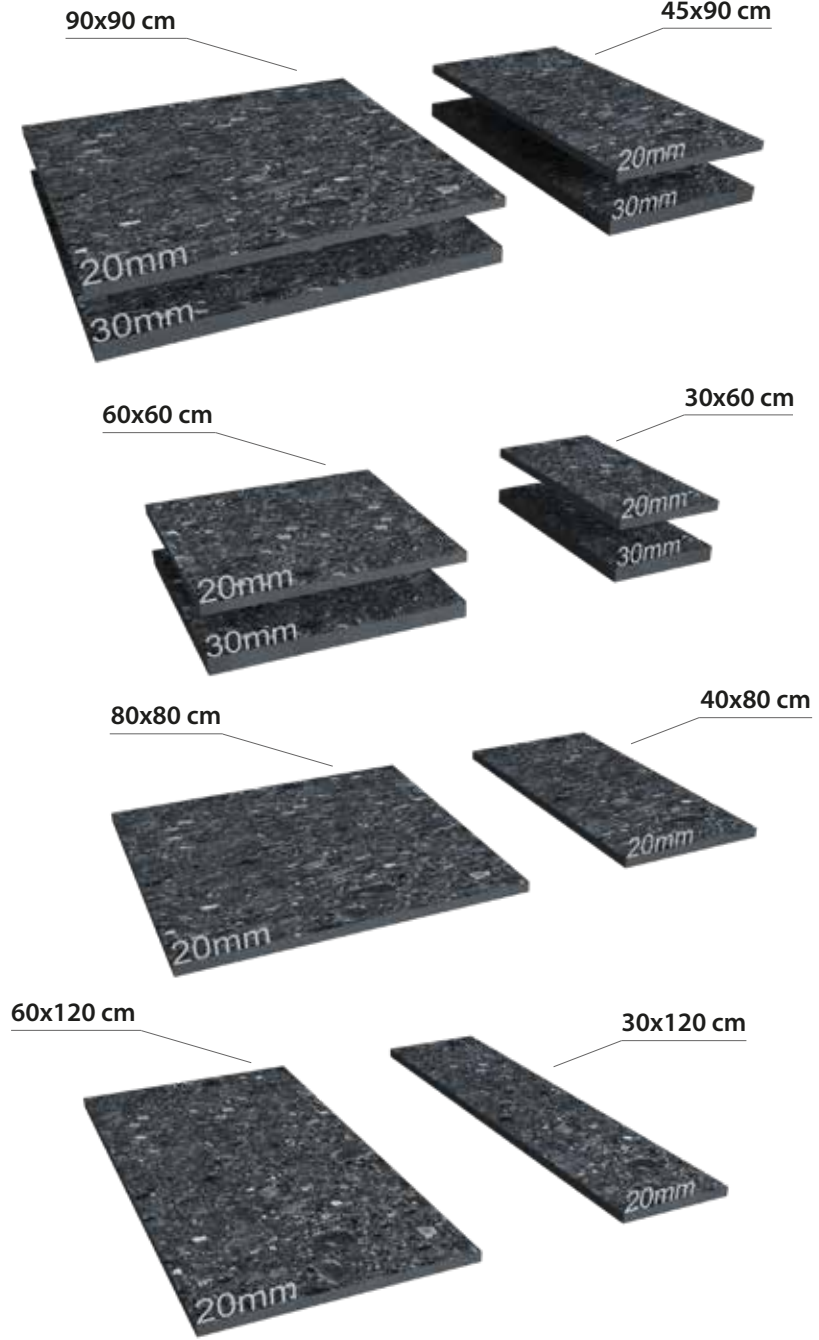

TEKNİK ÖZELLİKLER / TECHNICAL SPECIFICATIONS