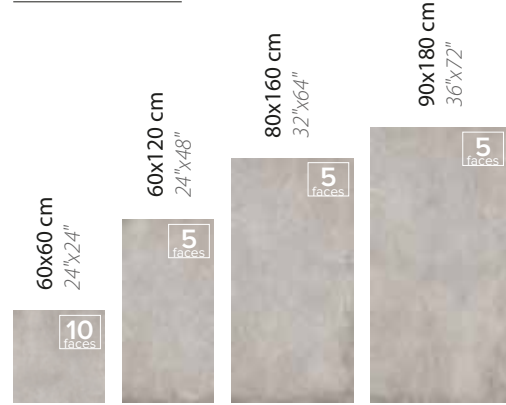

TEKNİK ÖZELLİKLER / TECHNICAL SPECIFICATIONS

EBATLAR / SIZES