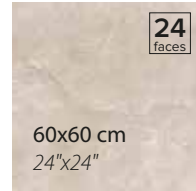

SERIES

TEKNİK ÖZELLİKLER / TECHNICAL SPECIFICATIONS

EBATLAR / SIZES

Available finishes
in this product
**FULL LAPPATO
SUGAR EFFECT**
FINISH / YÜZEY

60x60 cm
24"x24"

60x120 cm
24"x48"

RENKLER / COLORS

PIETRA CREMA
BLACK