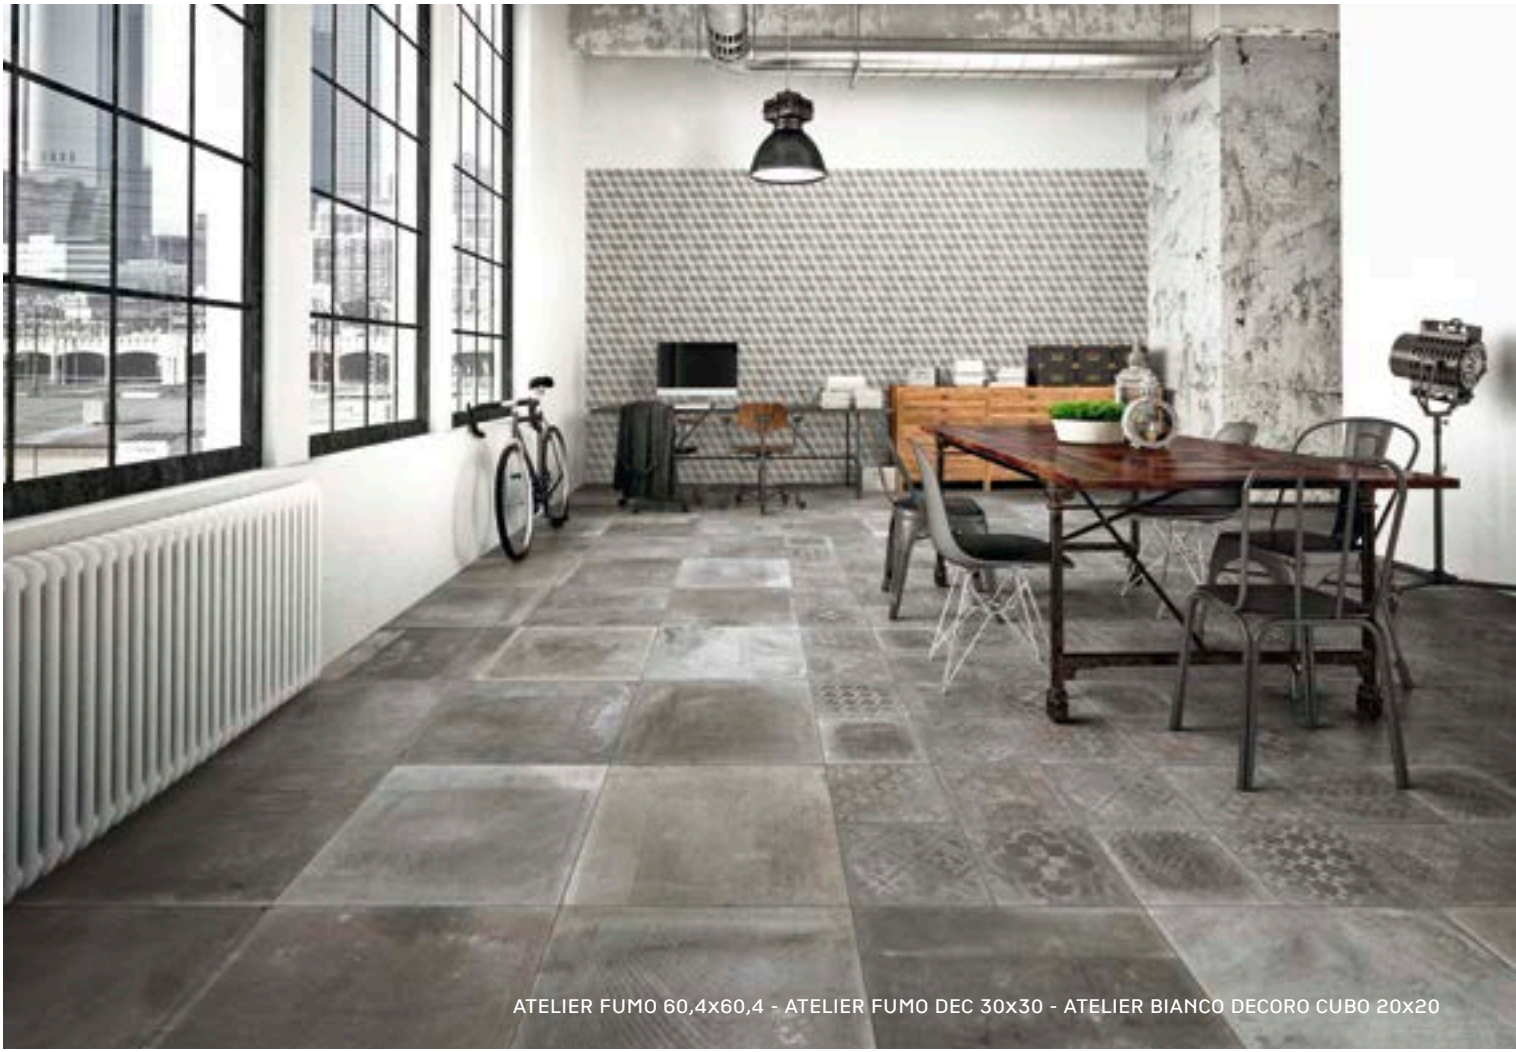

ATELIER FUMO 60,4x60,4 - ATELIER FUMO DEC 30x30 - ATELIER BIANCO DECORO CUBO 20x20